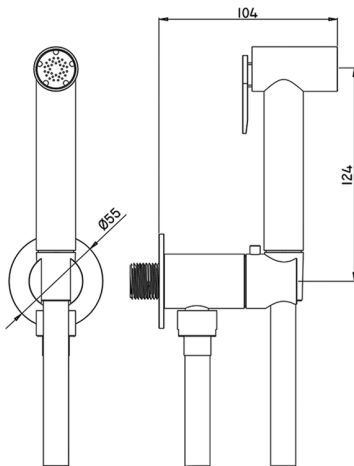

Bidet handshower set COMMUNITY_TT007925

MODEL **TT007925**

Bidet handshower set, round wall bracket, single water opening, brass Bidet handshower, 120 cm PVC flexible hose

AVAILABLE FINISHINGS

CHARACTERISTICS

Bidet handshower

2026-06-10