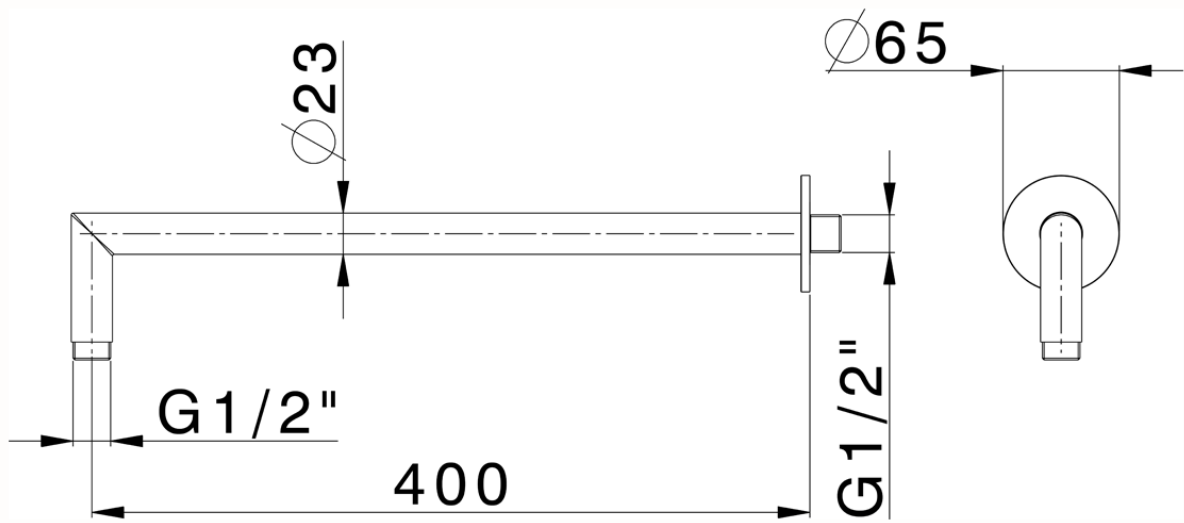

Shower arm LYNOX_SS013531

SS013531

<https://en.huberitalia.com/shower-arm-lynnox-ss013531>

2025-01-15