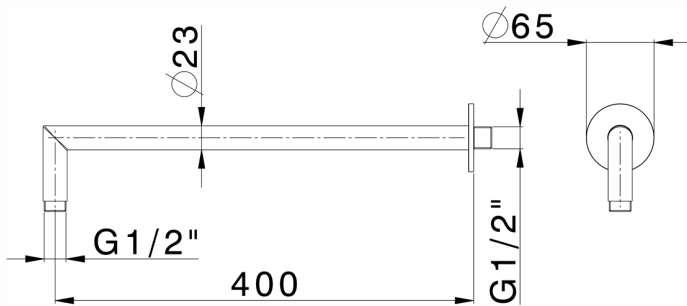

Shower arm LYNOX_SS013531

MODEL **SS013531**

Shower arm, 400 mm length, Inox AISI 316L

AVAILABLE FINISHINGS

D1 D1 Brushed Inox

CHARACTERISTICS

2024-12-04