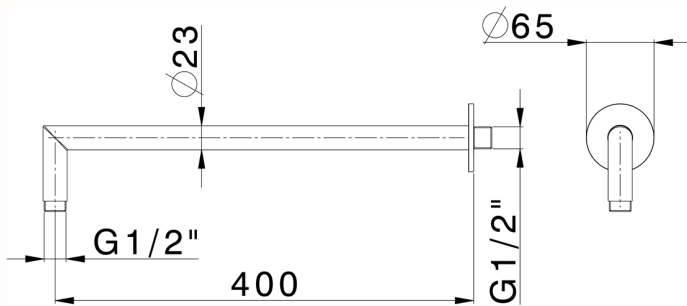

Shower arm LYNOX_SS013531

MODEL **SS013531**

Shower arm, 400 mm length, Inox AISI 316L

AVAILABLE FINISHINGS

D1 D1 Brushed Inox

CHARACTERISTICS

2025-01-15