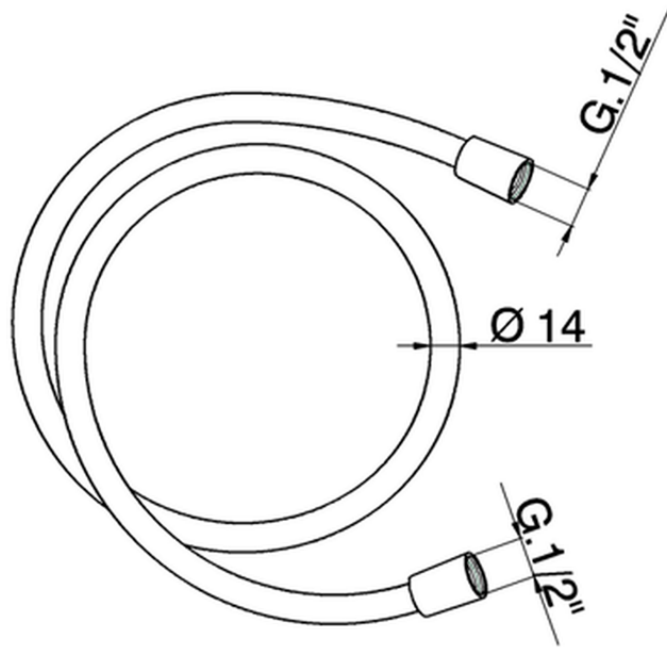

150 cm smooth SILVERFLEX Flexible Hose SHOWER_05.FD.22.

05.FD.22.

<https://en.huberitalia.com/150-cm-smooth-silverflex-flexible-hose-shower-05-fd-22>

2026-06-26