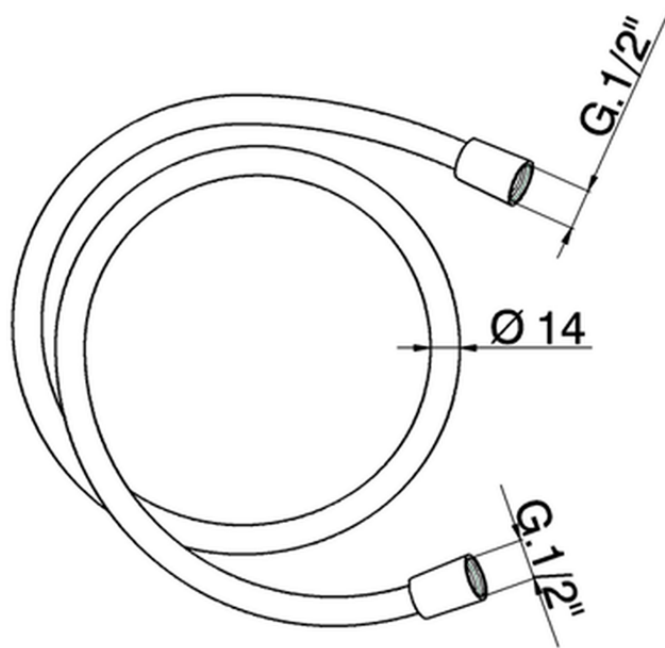

150 cm smooth SILVERFLEX Flexible Hose SHOWER_05.FD.22.

05.FD.22.

<https://en.huberitalia.com/150-cm-smooth-silverflex-flexible-hose-shower-05-fd-22>

2026-05-31