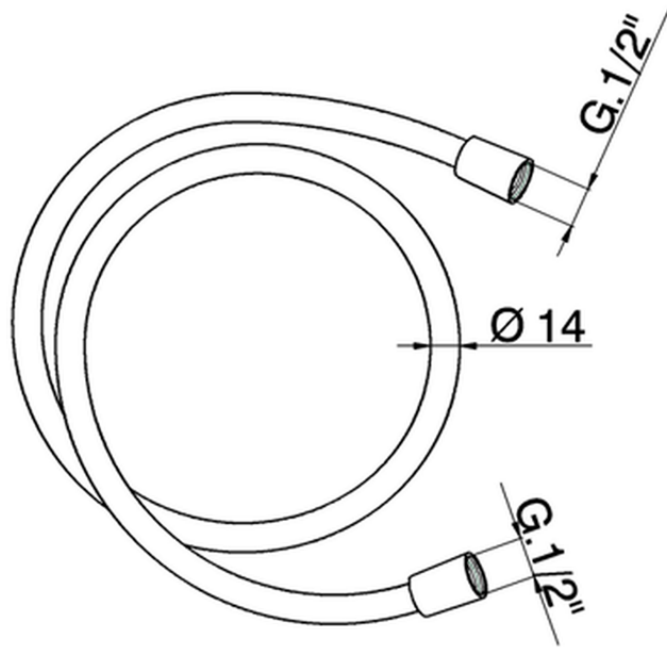

## 150 cm smooth SILVERFLEX Flexible Hose SHOWER\_05.FD.22.

05.FD.22.

<https://en.huberitalia.com/150-cm-smooth-silverflex-flexible-hose-shower-05-fd-22>

2026-04-06