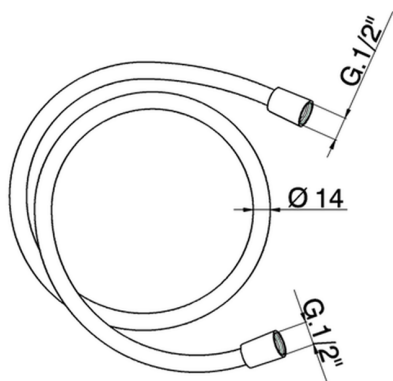

150 cm smooth SILVERFLEX Flexible Hose SHOWER_05.FD.22.

MODEL **05.FD.22.**

150 cm smooth SILVERFLEX Flexible Hose

AVAILABLE FINISHINGS

CHARACTERISTICS

2026-06-26