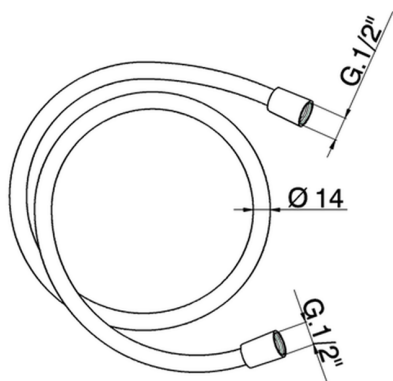

150 cm smooth SILVERFLEX Flexible Hose SHOWER_05.FD.22.

MODEL **05.FD.22.**

150 cm smooth SILVERFLEX Flexible Hose

AVAILABLE FINISHINGS

CHARACTERISTICS

2026-04-29