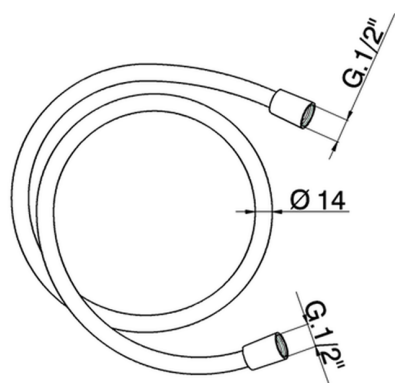

150 cm smooth SILVERFLEX Flexible Hose SHOWER_05.FD.22.

MODEL **05.FD.22.**

150 cm smooth SILVERFLEX Flexible Hose

AVAILABLE FINISHINGS

CHARACTERISTICS

2026-04-06