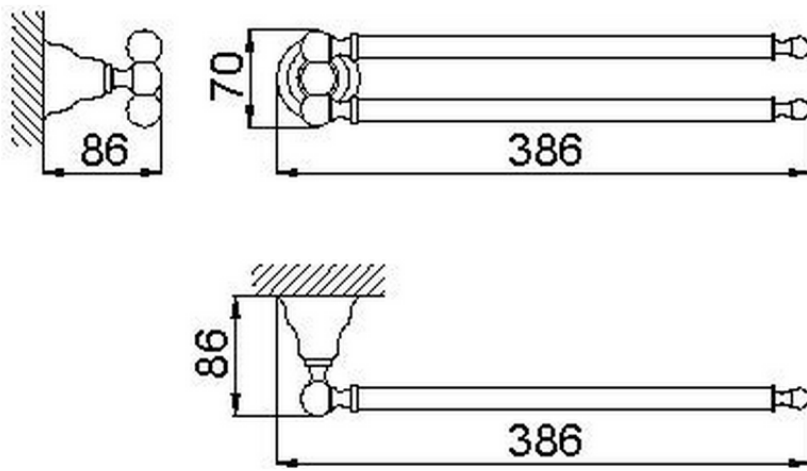

Towel holder CROISETTE_4016.01H.

4016.01H.

<https://en.huberitalia.com/towel-holder-croisette-4016-01h>

2024-12-18