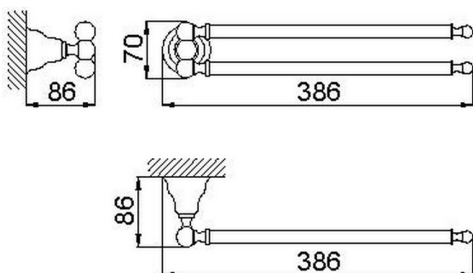

Towel holder CROISETTE_4016.01H.

MODEL **4016.01H.**

Towel holder

AVAILABLE FINISHINGS

-  **AC** AC Satin Brushed Nickel
-  **BA** BA Old Bronze
-  **CR** CR Chrome
-  **2W** 2W Brushed Gold

CHARACTERISTICS