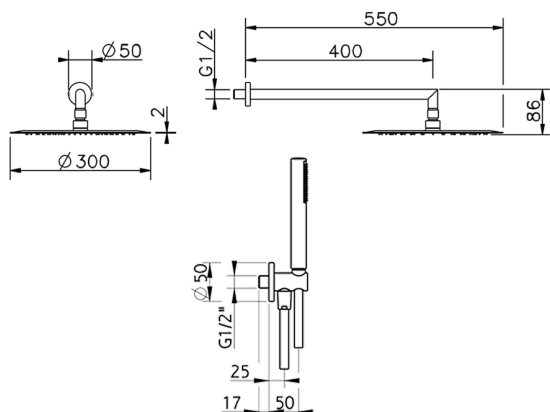

Arm and Shower Set with wall elbow integrated SHOWER_SS0K0030

MODEL **SS0K0030**

Arm and Shower Set with wall elbow integrated, 400 mm shower arm, 300 mm round showerhead 2 mm thick INOX, ABS D.26 mm minimalistic one spray handshower, 1/2" wall elbow, 150 cm smooth SILVERFLEX Flexible Hose

AVAILABLE FINISHINGS

21 21 Chrome

CHARACTERISTICS

2025-01-02