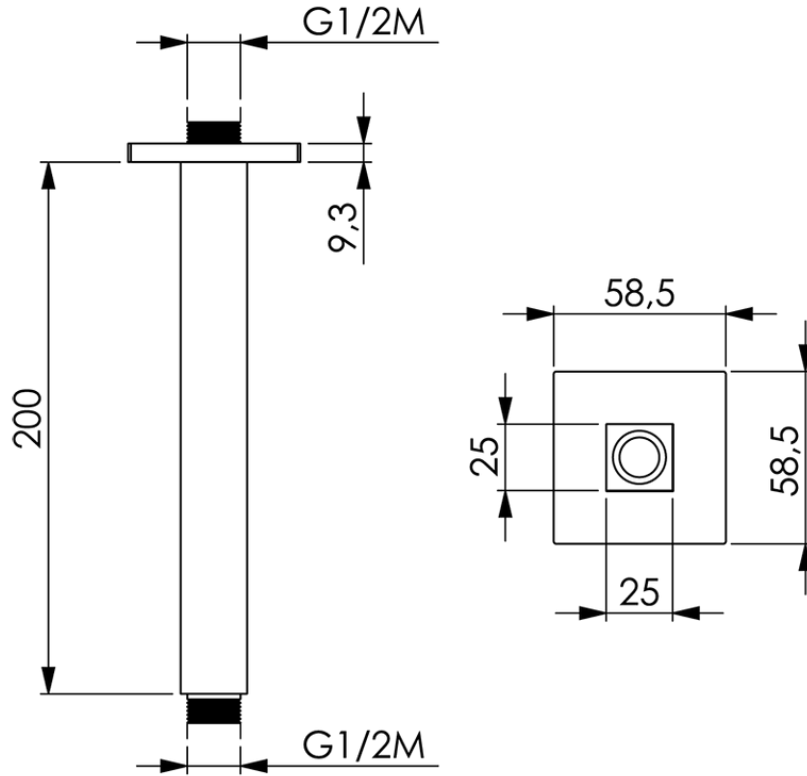

Ceiling shower arm SHOWER_SS013350

SS013350

<https://en.huberitalia.com/ceiling-shower-arm-shower-ss013350>

2026-06-29