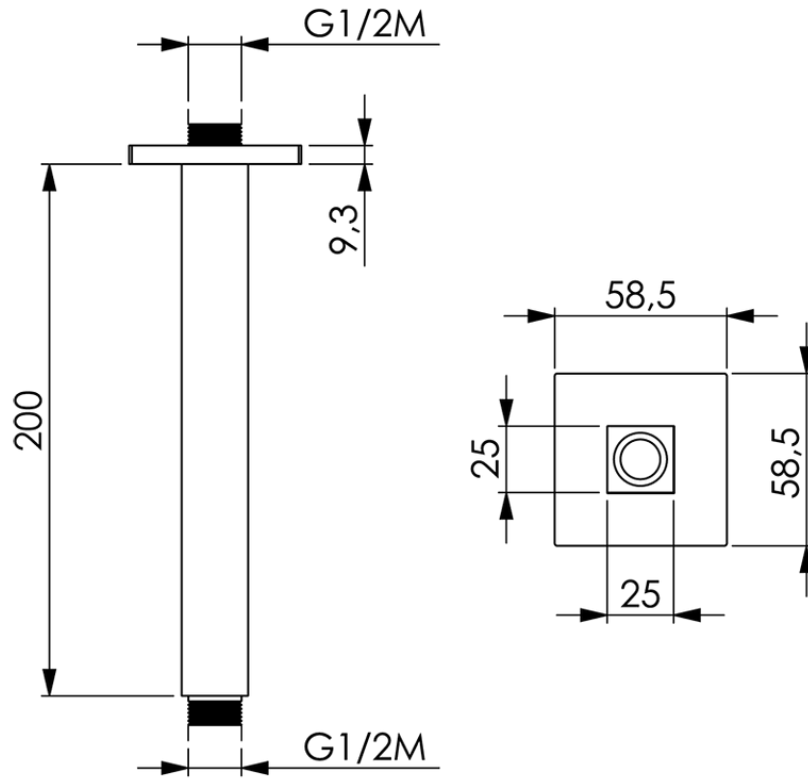

Ceiling shower arm SHOWER_SS013350

SS013350

<https://en.huberitalia.com/ceiling-shower-arm-shower-ss013350>

2026-04-07