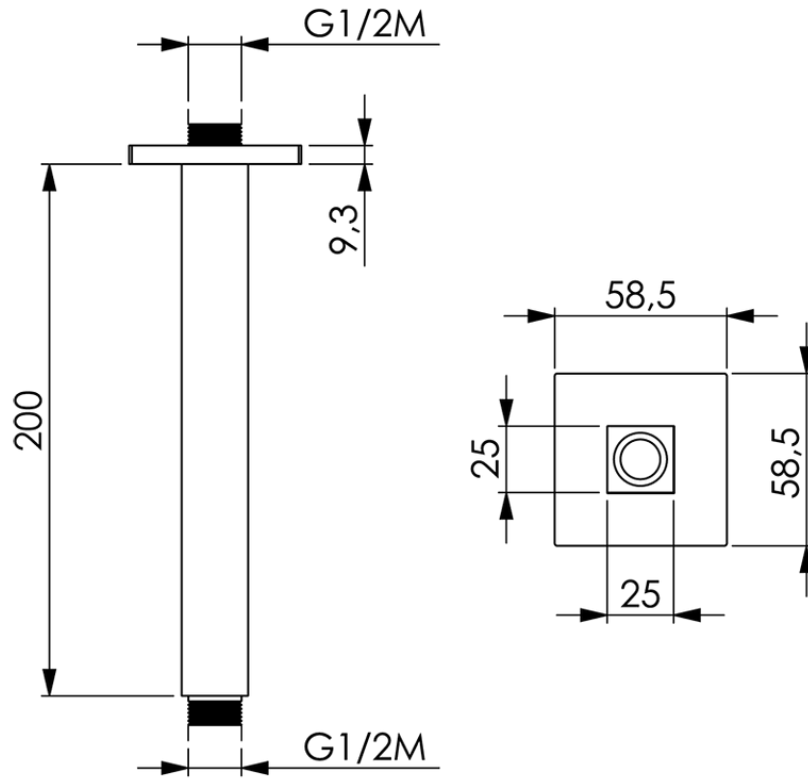

Ceiling shower arm SHOWER_SS013350

SS013350

<https://en.huberitalia.com/ceiling-shower-arm-shower-ss013350>

2026-04-28