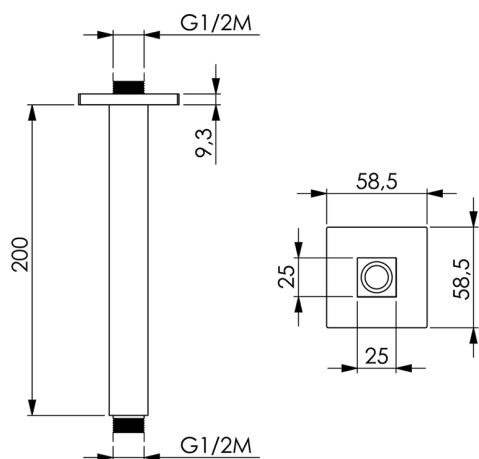

## Ceiling shower arm SHOWER\_SS013350

MODEL **SS013350**

Ceiling shower arm, 25x25x200 mm, Brass

AVAILABLE FINISHINGS

CHARACTERISTICS

2026-06-29