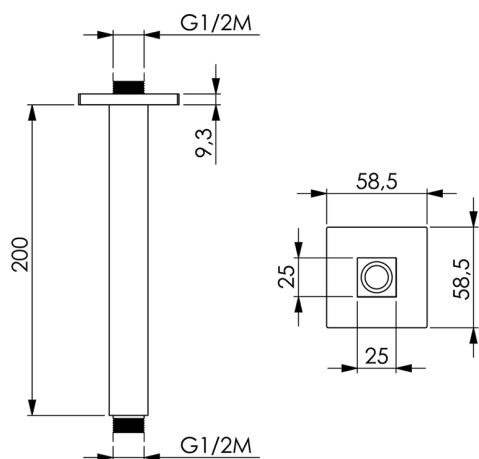

## Ceiling shower arm SHOWER\_SS013350

MODEL **SS013350**

Ceiling shower arm, 25x25x200 mm, Brass

AVAILABLE FINISHINGS

CHARACTERISTICS

2026-06-08