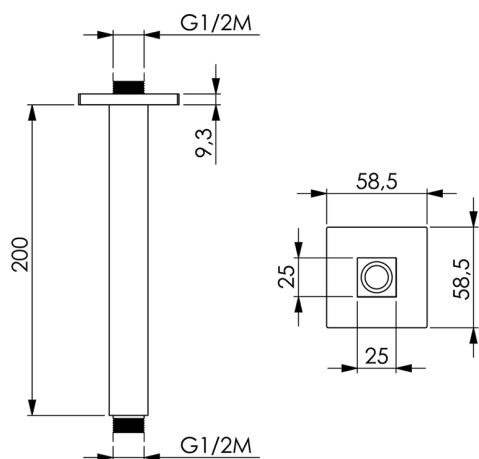

Ceiling shower arm SHOWER_SS013350

MODEL **SS013350**

Ceiling shower arm, 25x25x200 mm, Brass

AVAILABLE FINISHINGS

CHARACTERISTICS

2026-04-28