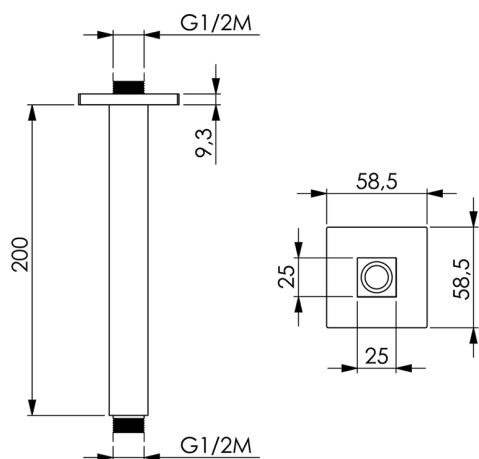

## Ceiling shower arm SHOWER\_SS013350

MODEL **SS013350**

Ceiling shower arm, 25x25x200 mm, Brass

AVAILABLE FINISHINGS

CHARACTERISTICS

2026-04-07