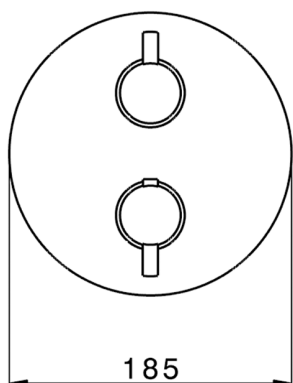

Exposed part for Thermostatic One Box Valve ONE BOX_K20BT030

MODEL **K20BT030**

Exposed part for Thermostatic One Box Valve, with 1-2-3 outlet devia stop, Minimum depth of installation: 67 mm, without concealed part, for items ZB00B030-ZB00B031

AVAILABLE FINISHINGS

-  **21** 21 Chrome
-  **26** 26 Old Copper
-  **2F** 2F Brushed Nickel
-  **2W** 2W Brushed Gold
-  **40** 40 Matt Black
-  **4Q** 4Q Matt White

CHARACTERISTICS

Cartridge Spare Parts **24.04A.PP**

8x20 Plus P Thermostatic Valve

Installation **Concealed**

Required concealed parts **ZB00B031**

ZB00B030

DeviaStop

The Huber Devia Stop technology allows to adjust the water flow and to direct it to the selected output point (overhead soaker, hand shower, etc).