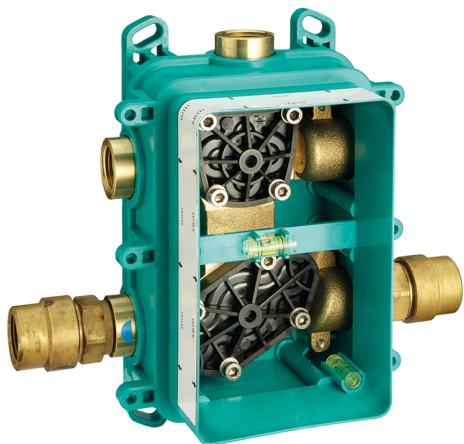

Exposed part for Thermostatic One Box Valve ONE BOX_K20BT030

MODEL **K20BT030**

Exposed part for Thermostatic One Box Valve, with 1-2-3 outlet devia stop, Minimum depth of installation: 67 mm, without concealed part, for items ZB00B030-ZB00B031

AVAILABLE FINISHINGS

-  **21** 21 Chrome
-  **26** 26 Old Copper
-  **2F** 2F Brushed Nickel
-  **2W** 2W Brushed Gold
-  **40** 40 Matt Black
-  **4Q** 4Q Matt White

CHARACTERISTICS

Cartridge Spare Parts **24.04A.PP**

8x20 Plus P Thermostatic Valve

Installation **Concealed**

Required concealed parts **ZB00B031**

ZB00B030

DeviaStop

The Huber Devia Stop technology allows to adjust the water flow and to direct it to the selected output point (overhead soaker, hand shower, etc).

Thermostatic

The Huber thermostatic is your personal water manager, helping you to handle, control and save water and energy.

One Box Universal Concealed Part ONE BOX_ZB00B031

MODEL **ZB00B031**

One Box Universal Concealed Part, for 1 or 2 or 3 outlet thermostatic or single lever, without trim kit, with noise reducers, with sealing gasket