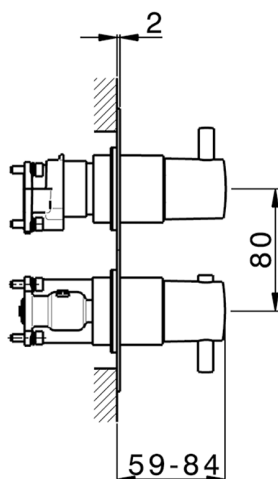

Exposed part for Thermostatic One Box Valve ONE BOX_K20BT030

MODEL **K20BT030**

Exposed part for Thermostatic One Box Valve, with 1-2-3 outlet devia stop, Minimum depth of installation: 67 mm, without concealed part, for items ZB00B030-ZB00B031

AVAILABLE FINISHINGS

-  **21** 21 Chrome
-  **26** 26 Old Copper
-  **2F** 2F Brushed Nickel
-  **2W** 2W Brushed Gold
-  **40** 40 Matt Black
-  **4Q** 4Q Matt White

CHARACTERISTICS

Cartridge Spare Parts **24.04A.PP**

8x20 Plus P Thermostatic Valve

Installation **Concealed**

Required concealed parts **ZB00B031**

ZB00B030

DeviaStop

The Huber Devia Stop technology allows to adjust the water flow and to direct it to the selected output point (overhead soaker, hand shower, etc).