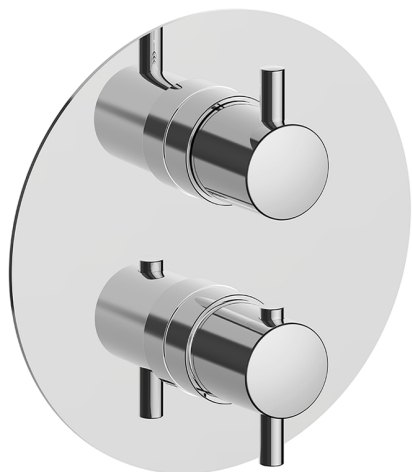

Exposed part for Thermostatic One Box Valve ONE BOX_K20BT030

MODEL **K20BT030**

Exposed part for Thermostatic One Box Valve, with 1-2-3 outlet devia stop, Minimum depth of installation: 67 mm, without concealed part, for items ZB00B030-ZB00B031

AVAILABLE FINISHINGS

-  **21** 21 Chrome
-  **26** 26 Old Copper
-  **2F** 2F Brushed Nickel
-  **2W** 2W Brushed Gold
-  **40** 40 Matt Black
-  **4Q** 4Q Matt White

CHARACTERISTICS

Cartridge Spare Parts **24.04A.PP**

8x20 Plus P Thermostatic Valve

Installation **Concealed**

Required concealed parts **ZB00B031**

ZB00B030

DeviaStop

The Huber Devia Stop technology allows to adjust the water flow and to direct it to the selected output point (overhead soaker, hand shower, etc).

Thermostatic

The Huber thermostatic is your personal water manager, helping you to handle, control and save water and energy.

One Box Universal Concealed Part ONE BOX_ZB00B031

MODEL **ZB00B031**

One Box Universal Concealed Part, for 1 or 2 or 3 outlet thermostatic or single lever, without trim kit, with noise reducers, with sealing gasket