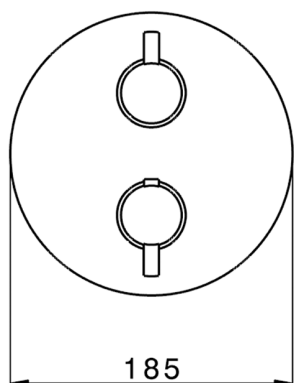

Exposed part for Thermostatic One Box Valve ONE BOX_K20BT030

MODEL **K20BT030**

Exposed part for Thermostatic One Box Valve, with 1-2-3 outlet devia stop, Minimum depth of installation: 67 mm, without concealed part, for items ZB00B030-ZB00B031

AVAILABLE FINISHINGS

-  **21** 21 Chrome
-  **26** 26 Old Copper
-  **2F** 2F Brushed Nickel
-  **2W** 2W Brushed Gold
-  **40** 40 Matt Black
-  **4Q** 4Q Matt White

CHARACTERISTICS

Cartridge Spare Parts **24.04A.PP**

8x20 Plus P Thermostatic Valve

Installation **Concealed**

Required concealed parts **ZB00B031**

ZB00B030

DeviaStop

The Huber Devia Stop technology allows to adjust the water flow and to direct it to the selected output point (overhead soaker, hand shower, etc).