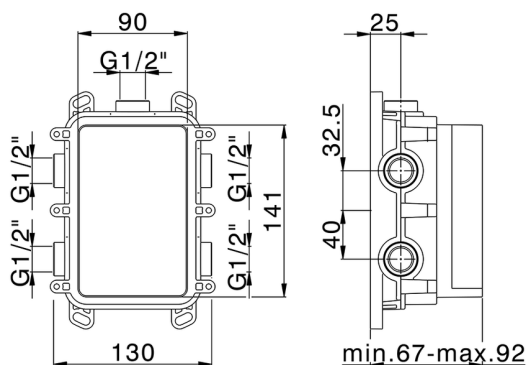

One Box Universal Concealed Part ONE BOX_ZB00B030

MODEL **ZB00B030**

One Box Universal Concealed Part, for 1 or 2 or 3 outlet thermostatic or single lever, without trim kit, without noise reducers, with sealing gasket

AVAILABLE FINISHINGS

04 04 Without finishing

CHARACTERISTICS

Concealed **1**
Installation **Concealed**

Thermostatic

The Huber thermostatic is your personal water manager, helping you to handle, control and save water and energy.

2025-01-05