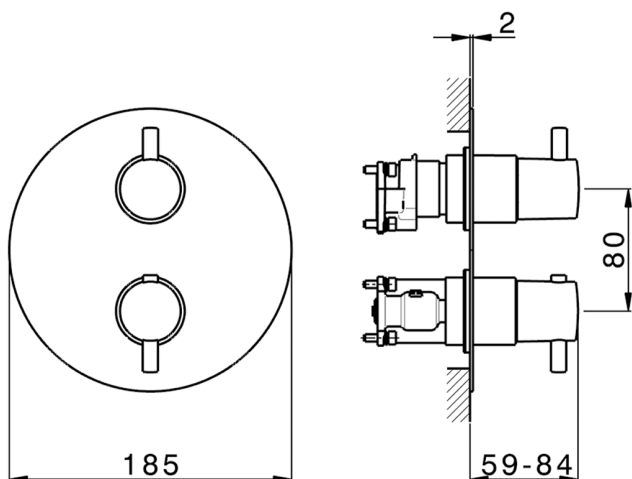

Exposed part for Thermostatic One Box Valve ONE BOX_K20BT030

MODEL **K20BT030**

Exposed part for Thermostatic One Box Valve, with 1-2-3 outlet devia stop, Minimum depth of installation: 67 mm, without concealed part, for items ZB00B030-ZB00B031

AVAILABLE FINISHINGS

-  **21** 21 Chrome
-  **26** 26 Old Copper
-  **2F** 2F Brushed Nickel
-  **2W** 2W Brushed Gold
-  **40** 40 Matt Black
-  **4Q** 4Q Matt White

CHARACTERISTICS

Cartridge Spare Parts **24.04A.PP**

8x20 Plus P Thermostatic Valve

Installation **Concealed**

Required concealed parts **ZB00B031**

ZB00B030

DeviaStop

The Huber Devia Stop technology allows to adjust the water flow and to direct it to the selected output point (overhead soaker, hand shower, etc).