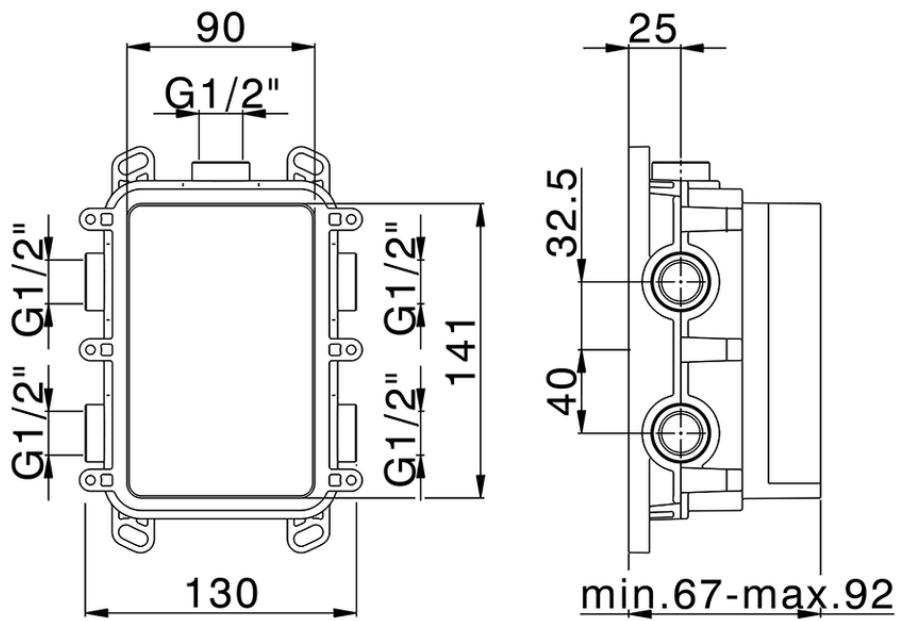

Exposed part for Thermostatic One Box Valve ONE BOX_K20BT030

K20BT030

<https://en.huberitalia.com/exposed-part-for-thermostatic-one-box-valve-one-box-k20bt030>

ZB00B031

<https://en.huberitalia.com/one-box-universal-concealed-part-one-box-zb00b031>

ZB00B030

<https://en.huberitalia.com/one-box-universal-concealed-part-one-box-zb00b030>

2025-01-05