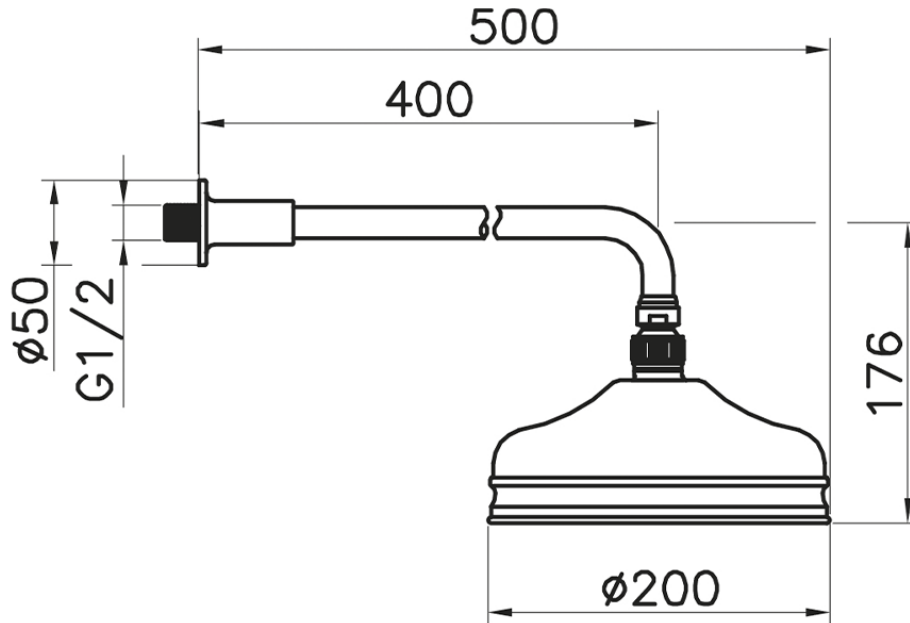

Shower arm with VT-CS showerhead SHOWER_611.02H.

611.02H.

<https://en.huberitalia.com/shower-arm-with-vt-cs-showerhead-shower-611-02h>

2024-12-19