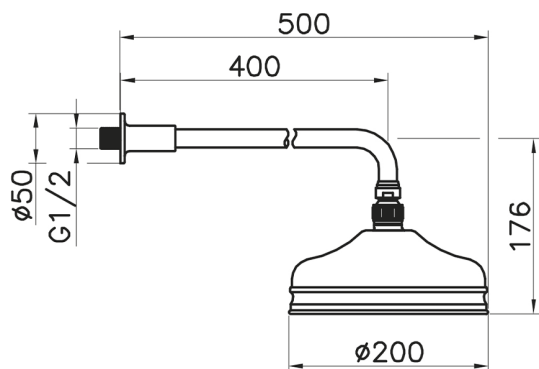

## Shower arm with VT-CS showerhead SHOWER\_611.02H.

MODEL **611.02H.**

Shower arm with VT-CS showerhead, 200 mm Brass  
Round Head Shower, 400 mm Shower Arm

## Shower arm with VT-CS showerhead SHOWER\_611.02H.

611.02H.

<https://en.huberitalia.com/shower-arm-with-vt-cs-showerhead-shower-611-02h>

2024-12-19