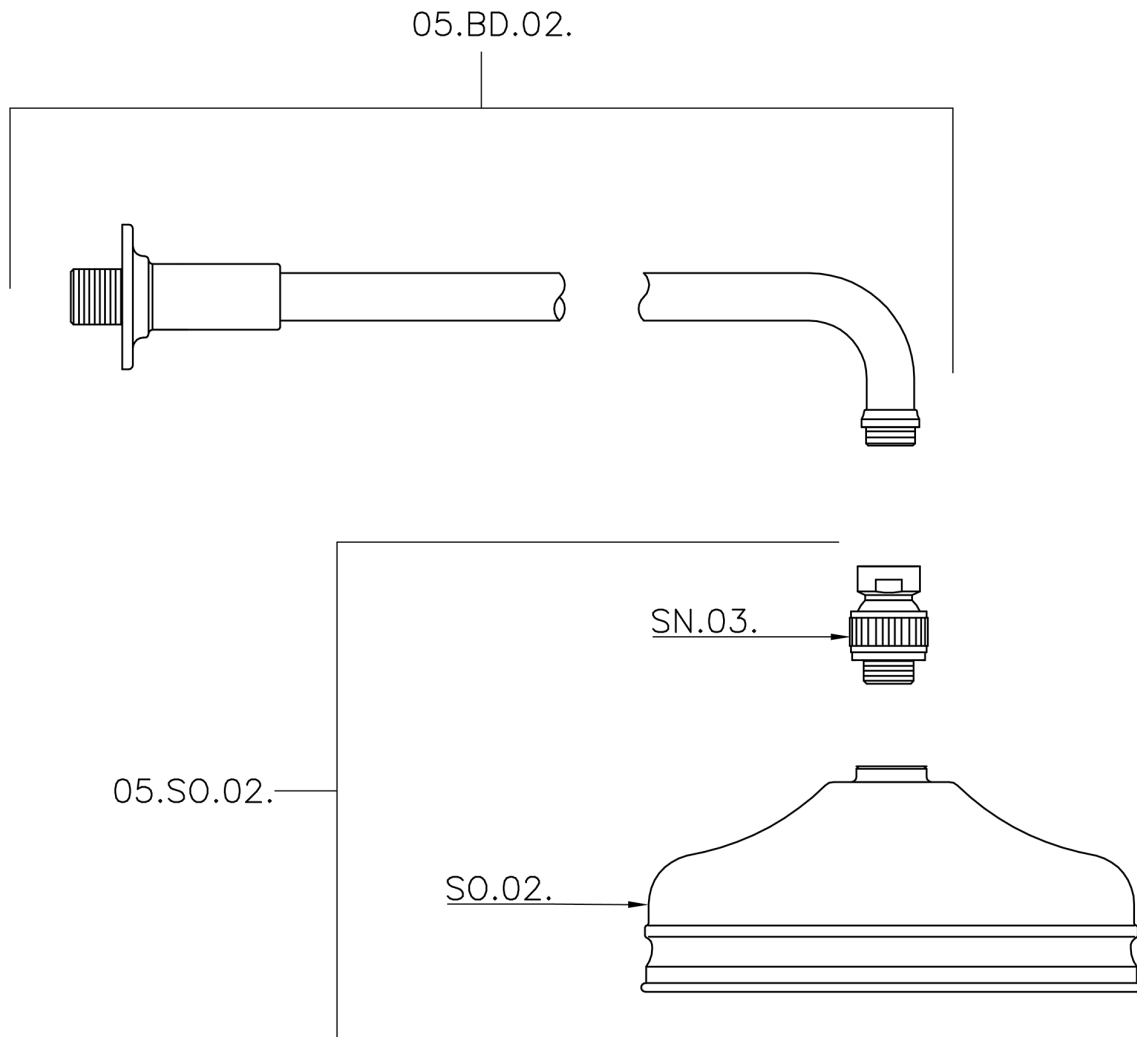

## Shower arm with VT-CS showerhead SHOWER\_611.02H.

MODEL **611.02H.**

Shower arm with VT-CS showerhead, 200 mm Brass  
Round Head Shower, 400 mm Shower Arm

## Shower arm with VT-CS showerhead SHOWER\_611.02H.

611.02H.

<https://en.huberitalia.com/shower-arm-with-vt-cs-showerhead-shower-611-02h>

2024-12-19