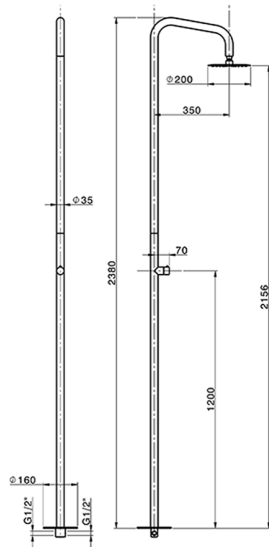

## Free Standing Progressive Shower Column COLUMNS\_LX005130

MODEL **LX005130**

Free Standing Progressive Shower Column, for Indoor/Outdoor use, D.200 mm INOX round showerhead, INOX AISI 316L

AVAILABLE FINISHINGS

**D1** D1 Brushed Inox

CHARACTERISTICS

Cartridge Spare Parts **ZZ9C292000**

**25 mm Progressive single-lever cartridge**

2024-11-15