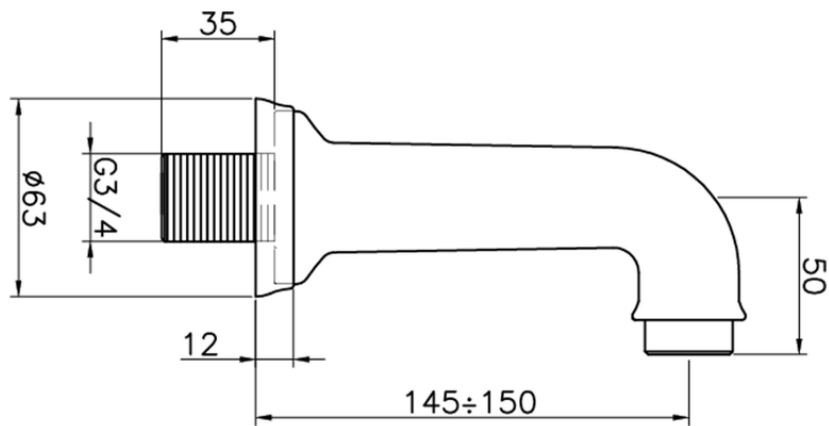

## Bath spout COMPONENTS\_64.04.

64.04.

<https://en.huberitalia.com/bath-spout-components-64-04>

2025-04-03