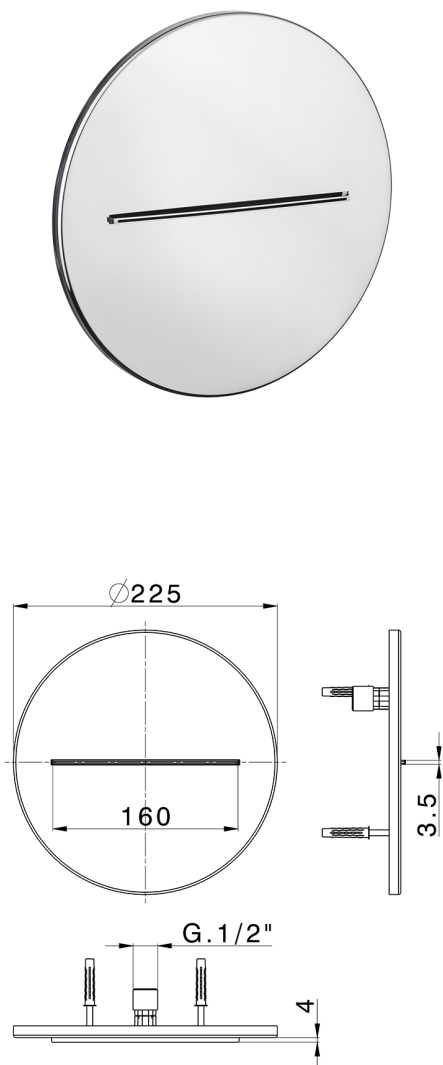

Ø 225 mm wall-mounted waterfall spout ZEN_ZS129130

MODEL **ZS129130**

Ø 225 mm wall-mounted waterfall spout, Stainless Steel AISI 304

AVAILABLE FINISHINGS

- **40** 40 Matt Black
- **4Q** 4Q Matt White
- **5G** 5G Rose Gold
- **D1** D1 Brushed Inox
- **D2** D2 Polished Inox

CHARACTERISTICS

2024-11-15