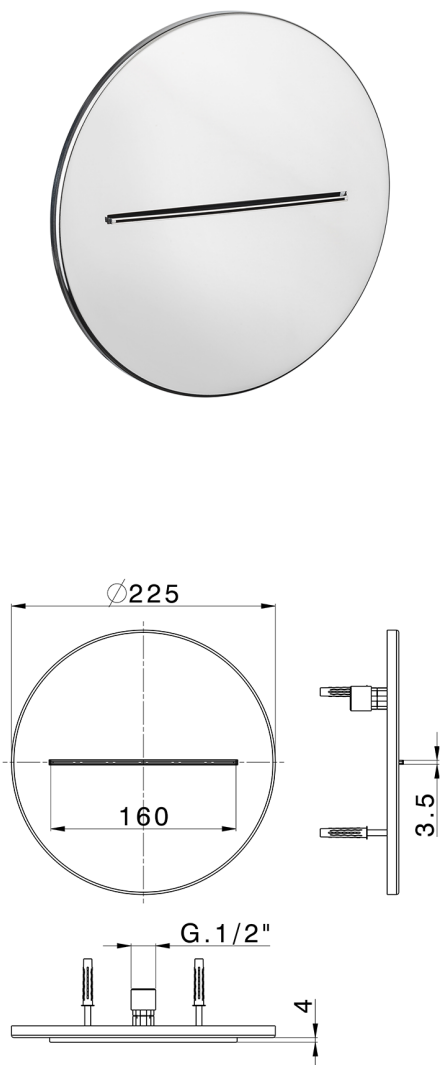

Ø 225 mm wall-mounted waterfall spout ZEN_ZS129130

MODEL **ZS129130**

Ø 225 mm wall-mounted waterfall spout, Stainless Steel AISI 304

AVAILABLE FINISHINGS

- **40** 40 Matt Black
- **4Q** 4Q Matt White
- **5G** 5G Rose Gold
- **D1** D1 Brushed Inox
- **D2** D2 Polished Inox

CHARACTERISTICS

2024-11-15