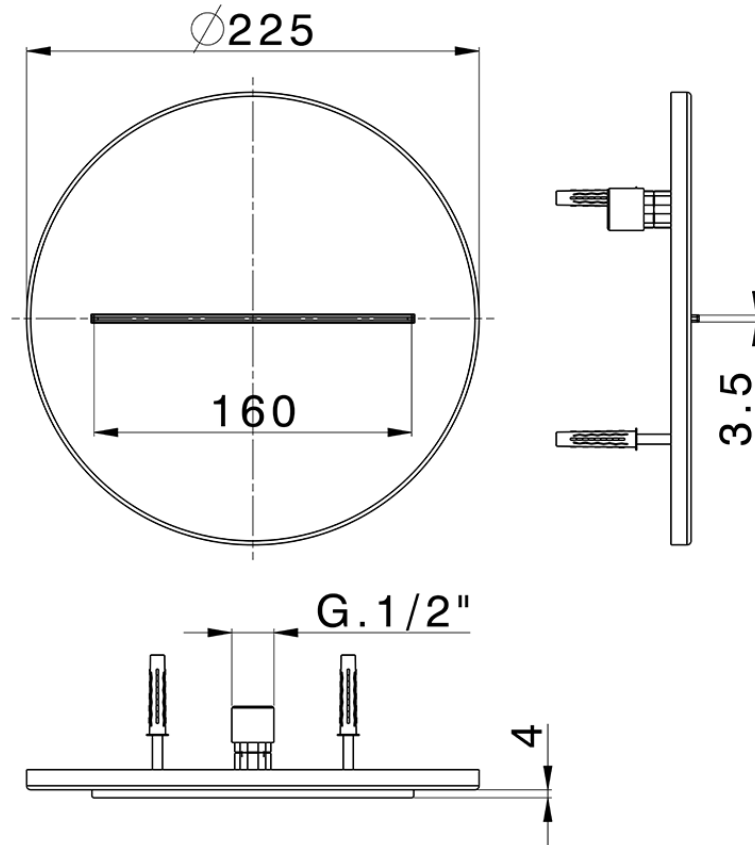

Ø 225 mm wall-mounted waterfall spout ZEN_ZS129130

ZS129130

<https://en.huberitalia.com/o-225-mm-wall-mounted-waterfall-spout-zen-zs129130>

2024-11-15