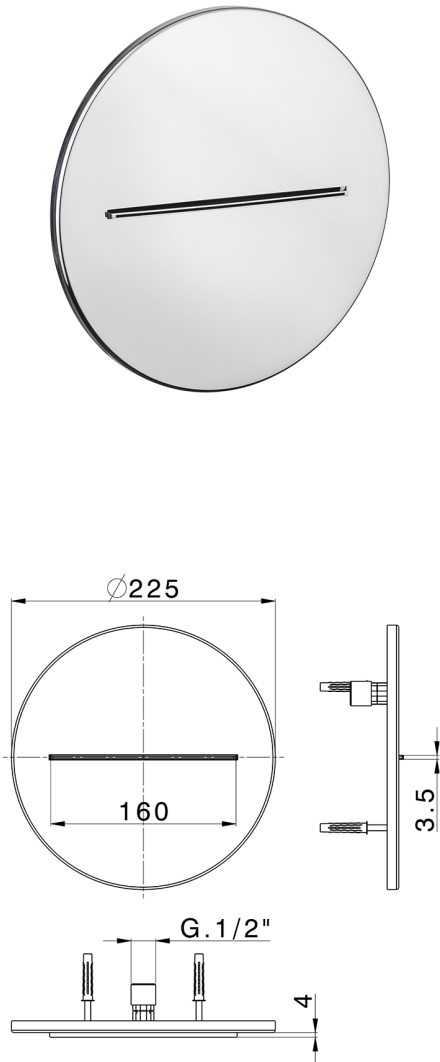

Ø 225 mm wall-mounted waterfall spout ZEN_ZS129130

MODEL **ZS129130**

Ø 225 mm wall-mounted waterfall spout, Stainless Steel AISI 304

AVAILABLE FINISHINGS

- **40** 40 Matt Black
- **4Q** 4Q Matt White
- **5G** 5G Rose Gold
- **D1** D1 Brushed Inox
- **D2** D2 Polished Inox

CHARACTERISTICS

2024-11-15