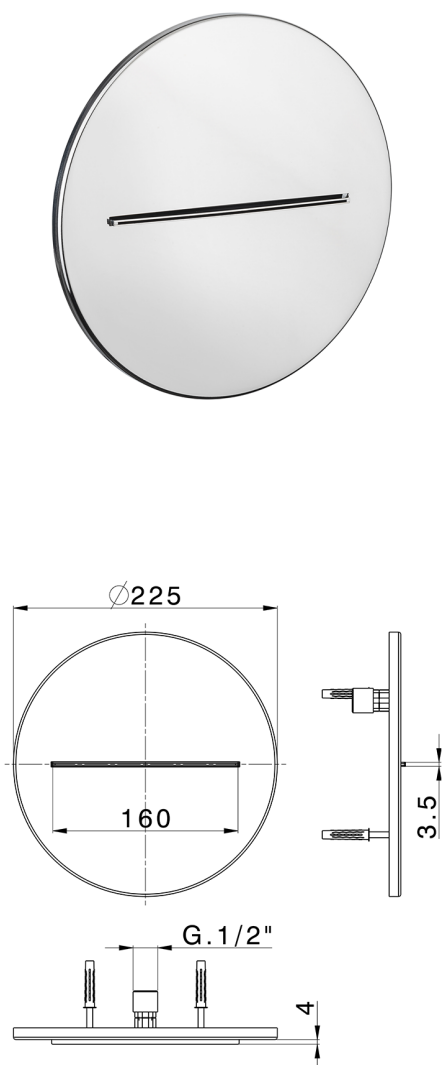

Ø 225 mm wall-mounted waterfall spout ZEN_ZS129130

MODEL **ZS129130**

Ø 225 mm wall-mounted waterfall spout, Stainless Steel AISI 304

AVAILABLE FINISHINGS

- **40** 40 Matt Black
- **4Q** 4Q Matt White
- **5G** 5G Rose Gold
- **D1** D1 Brushed Inox
- **D2** D2 Polished Inox

CHARACTERISTICS

2024-11-15