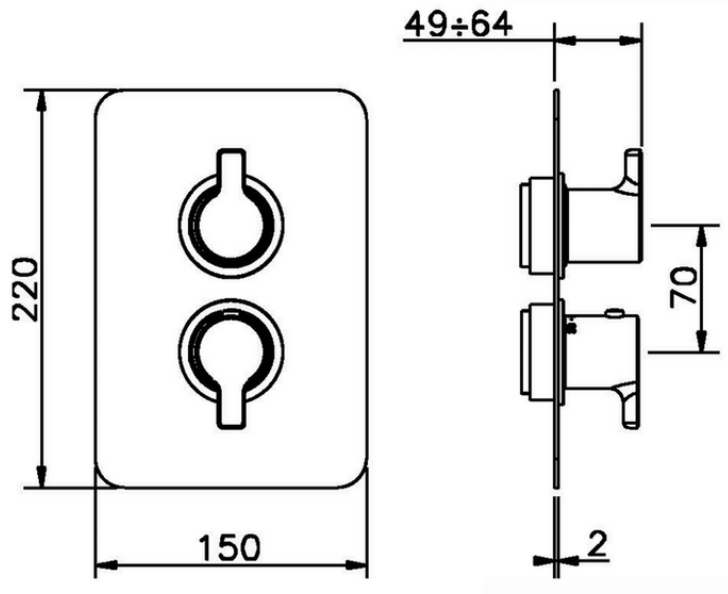

Exposed part for con.thermo.shower valve, 2-outlet THERMO_SF018100

SF018100

<https://en.huberitalia.com/exposed-part-for-con-thermo-shower-valve-2-outlet-thermo-sf018100>

Piastra/Plate/Plaque/Platte/Placa

2-3mm: XX 25-40 YY 76-91

10 mm: XX 16-31 YY 65-80