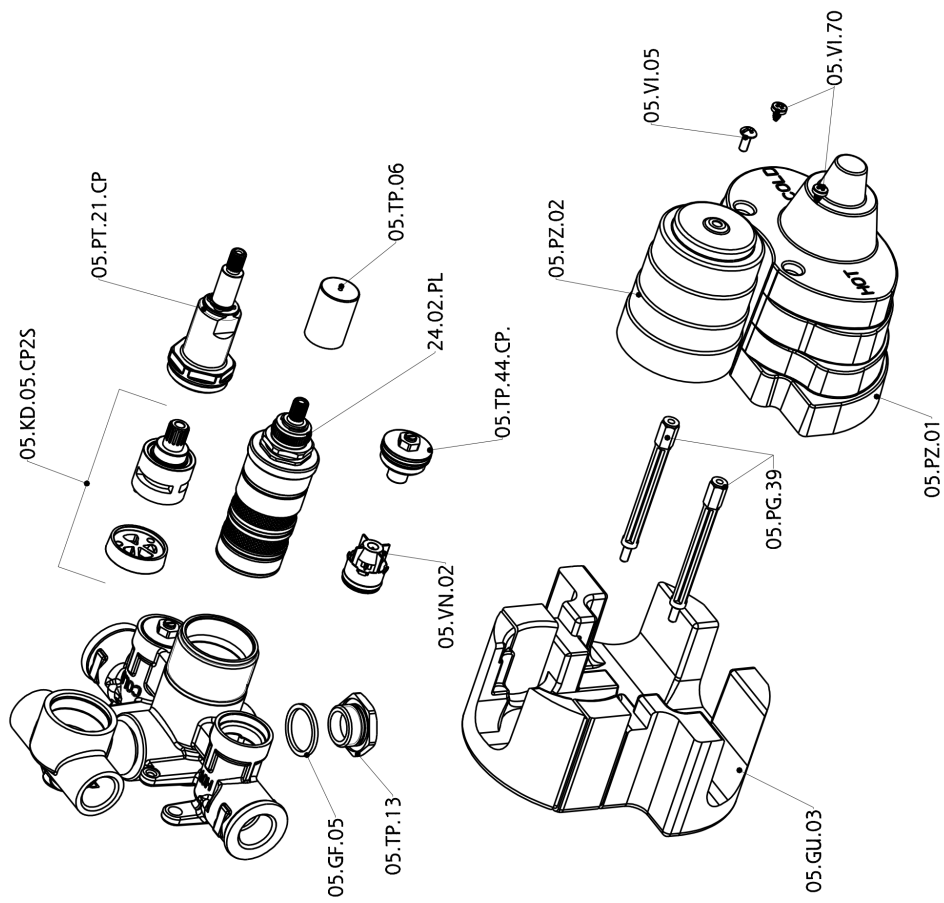

Exposed part for con.thermo.shower valve, 2-outlet THERMO_SF018100

SF018100

<https://en.huberitalia.com/exposed-part-for-con-thermo-shower-valve-2-outlet-thermo-sf018100>

2-outlet Concealed thermostatic shower valve CONCEALED_ZB018101

ZB018101

<https://en.huberitalia.com/2-outlet-concealed-thermostatic-shower-valve-concealed-zb018101>

2026-04-06