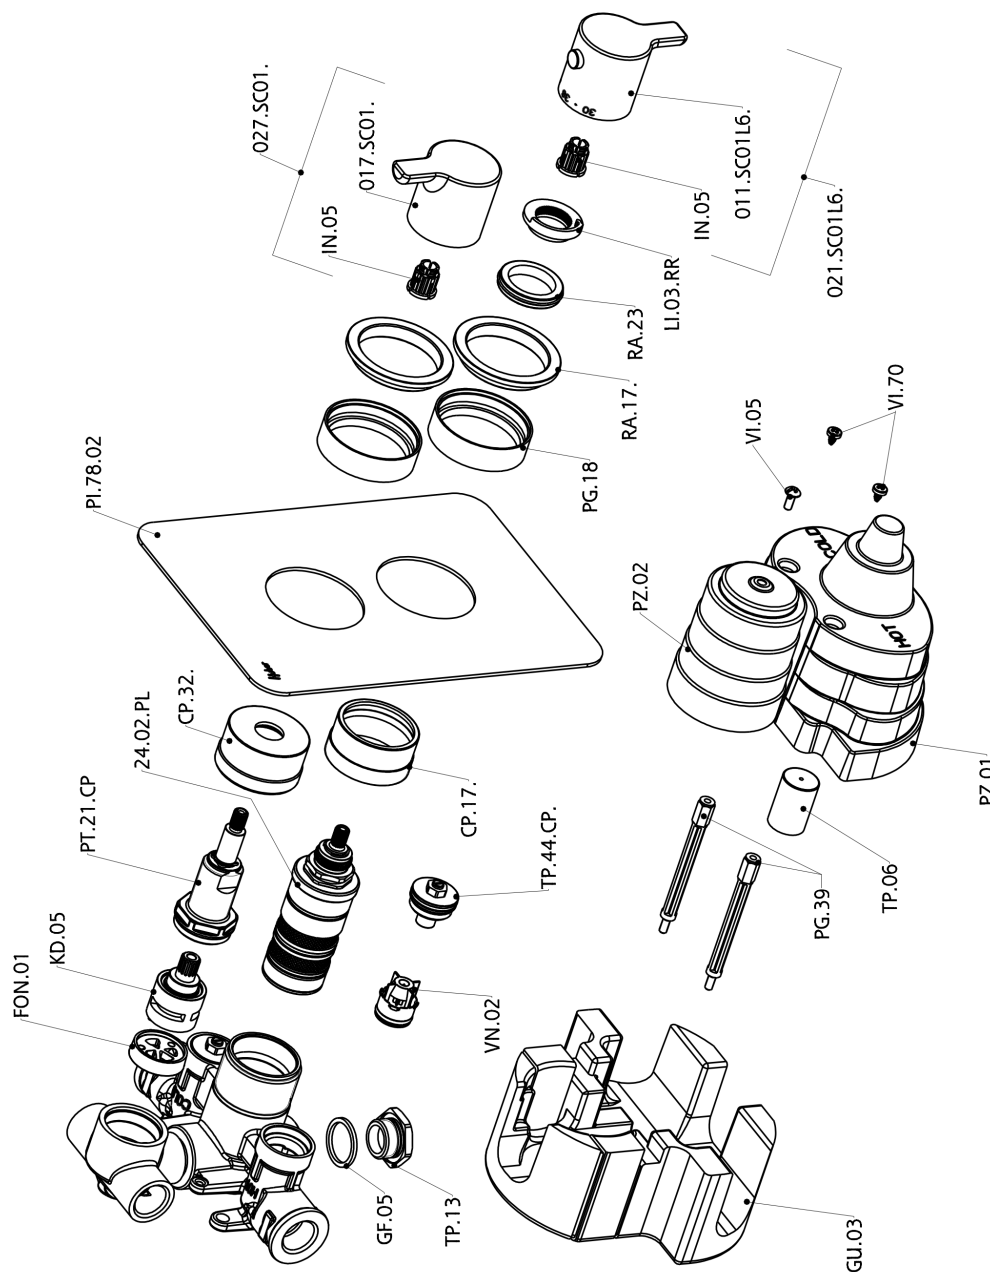

Exposed part for con.thermo.shower valve, 2-outlet THERMO_SF018100

SF018100

<https://en.huberitalia.com/exposed-part-for-con-thermo-shower-valve-2-outlet-thermo-sf018100>

2-outlet Concealed thermostatic shower valve CONCEALED_ZB018101

ZB018101

<https://en.huberitalia.com/2-outlet-concealed-thermostatic-shower-valve-concealed-zb018101>

2026-04-06