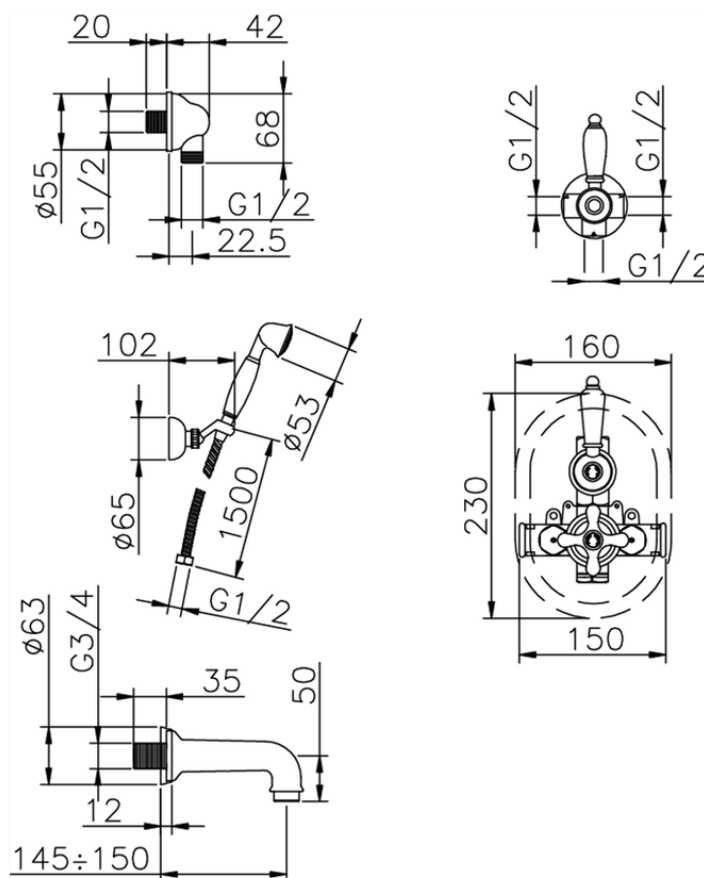

Concealed thermostatic bath mixer CROISSETTE_915.CS01H.

915.CS01H.

<https://en.huberitalia.com/concealed-thermostatic-bath-mixer-croisette-915-cs01h>

2026-06-06