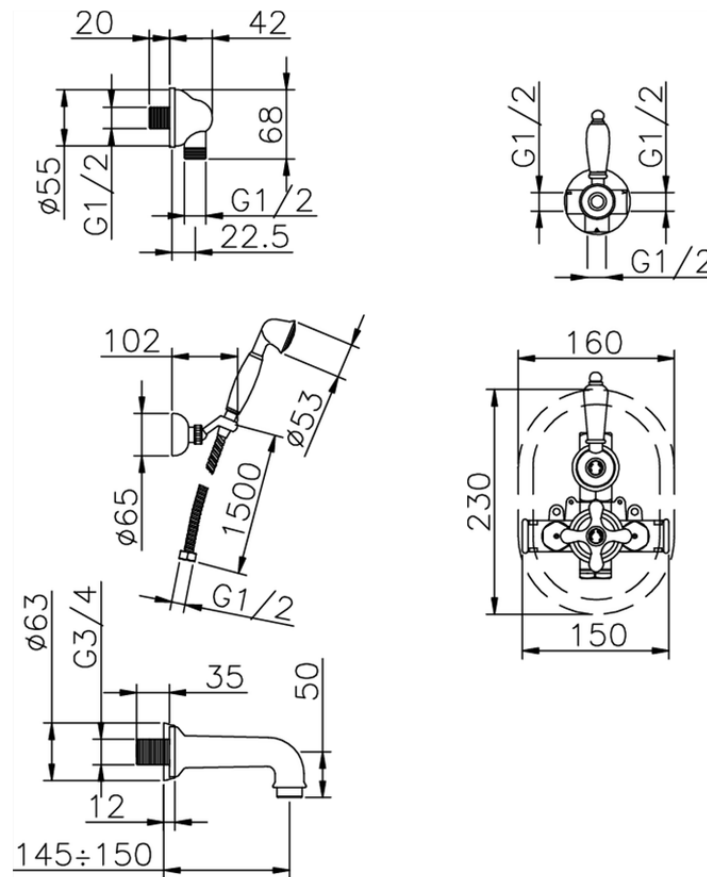

## Concealed thermostatic bath mixer CROISSETTE\_915.CS01H.

915.CS01H.

<https://en.huberitalia.com/concealed-thermostatic-bath-mixer-croisette-915-cs01h>

2026-04-08