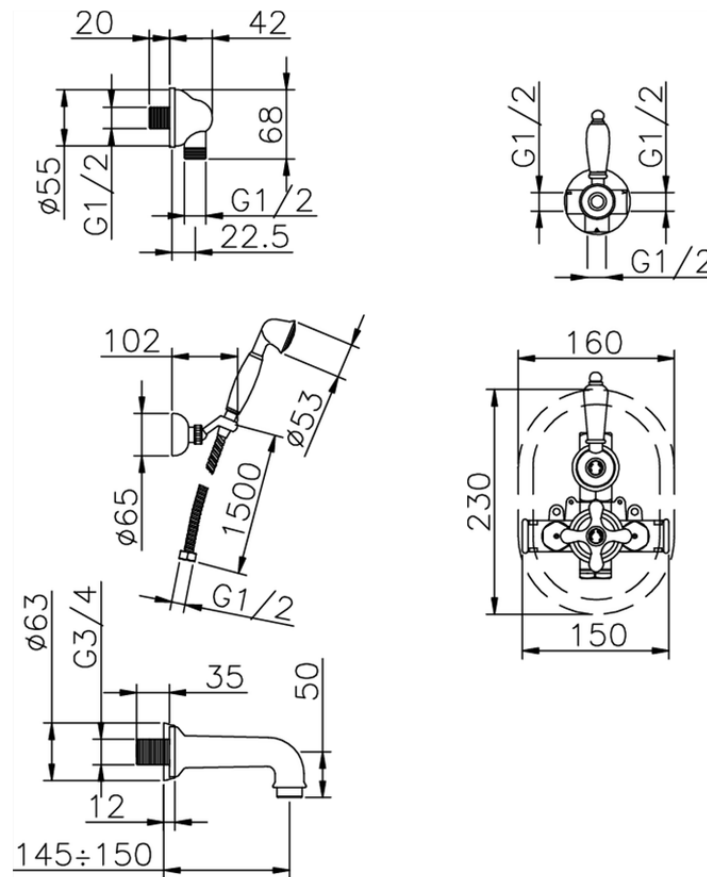

Concealed thermostatic bath mixer CROISSETTE_915.CS01H.

915.CS01H.

<https://en.huberitalia.com/concealed-thermostatic-bath-mixer-croisette-915-cs01h>

2026-06-10