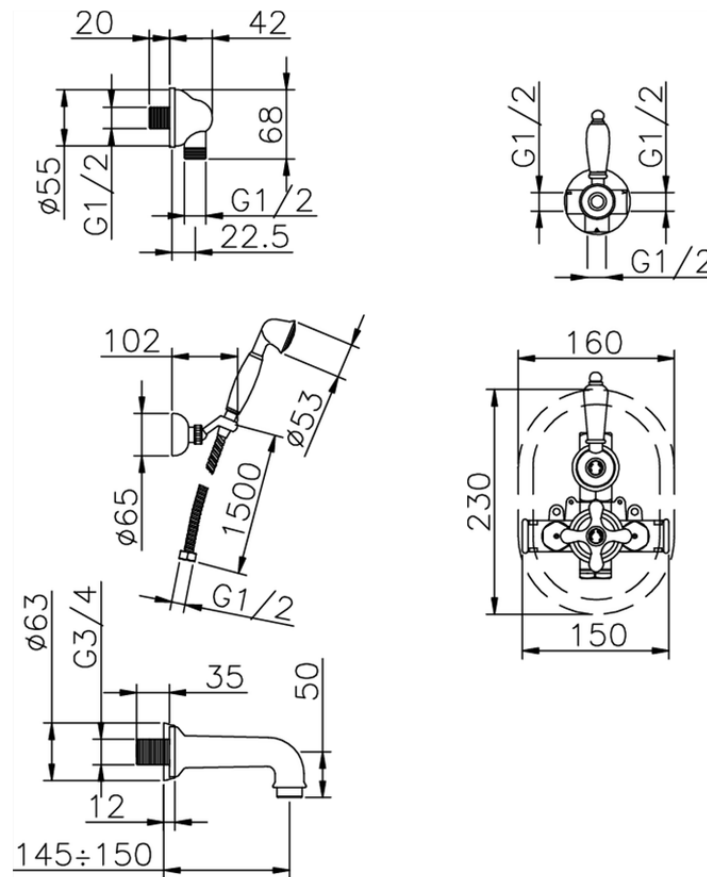

## Concealed thermostatic bath mixer CROISSETTE\_915.CS01H.

915.CS01H.

<https://en.huberitalia.com/concealed-thermostatic-bath-mixer-croisette-915-cs01h>

2026-05-16