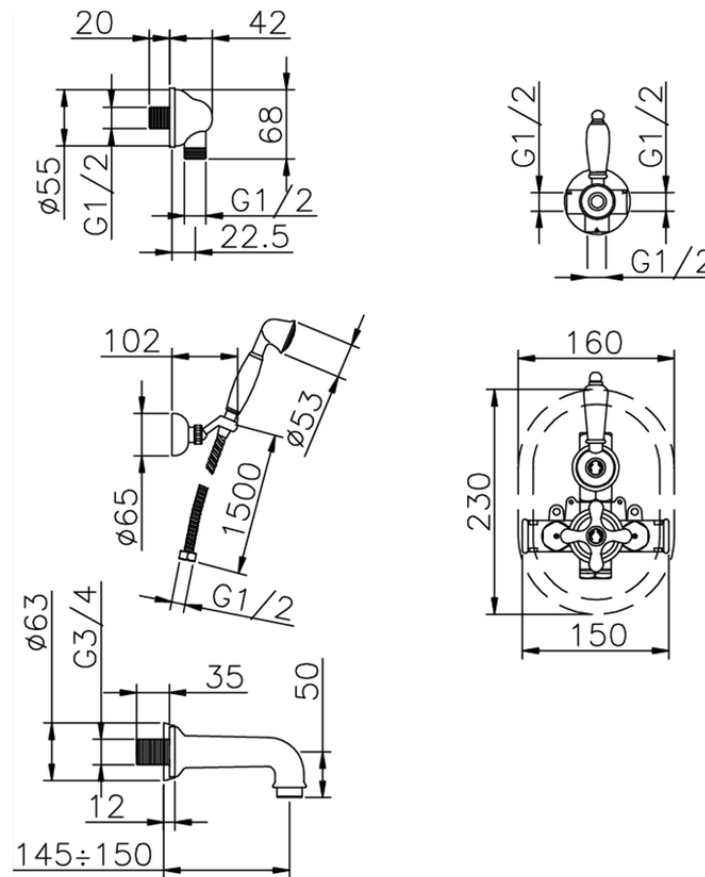

Concealed thermostatic bath mixer CROISSETTE_915.CS01H.

915.CS01H.

<https://en.huberitalia.com/concealed-thermostatic-bath-mixer-croisette-915-cs01h>

2026-04-09