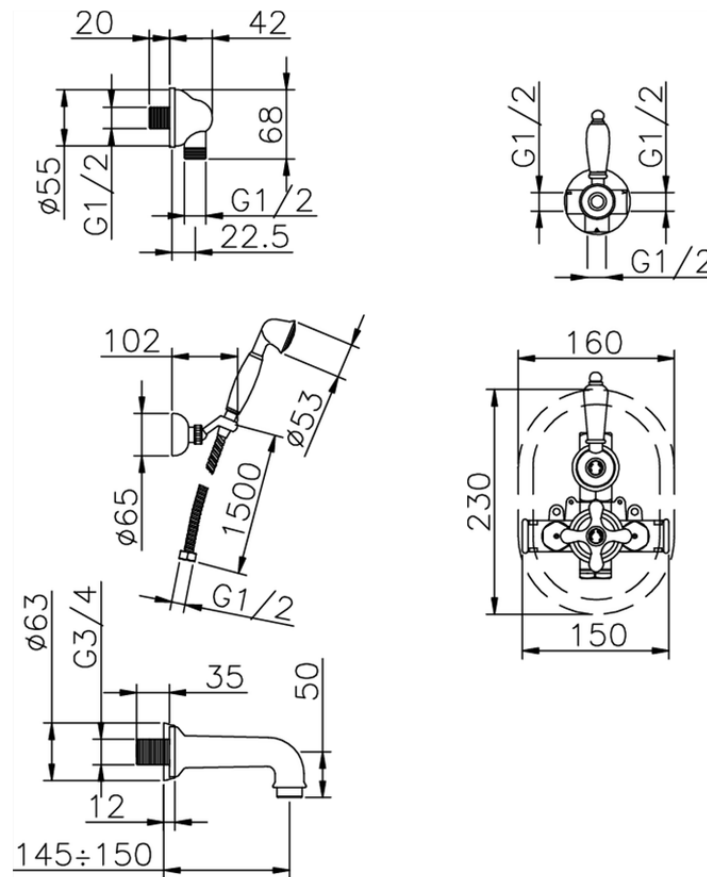

Concealed thermostatic bath mixer CROISSETTE_915.CS01H.

915.CS01H.

<https://en.huberitalia.com/concealed-thermostatic-bath-mixer-croisette-915-cs01h>

2026-06-26