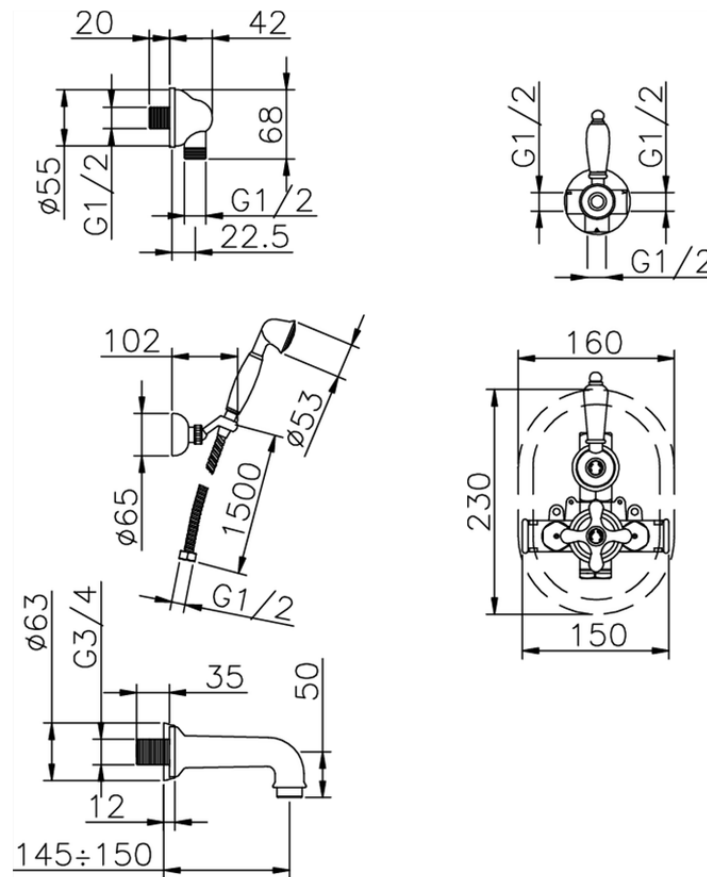

## Concealed thermostatic bath mixer CROISSETTE\_915.CS01H.

915.CS01H.

<https://en.huberitalia.com/concealed-thermostatic-bath-mixer-croisette-915-cs01h>

2026-06-06