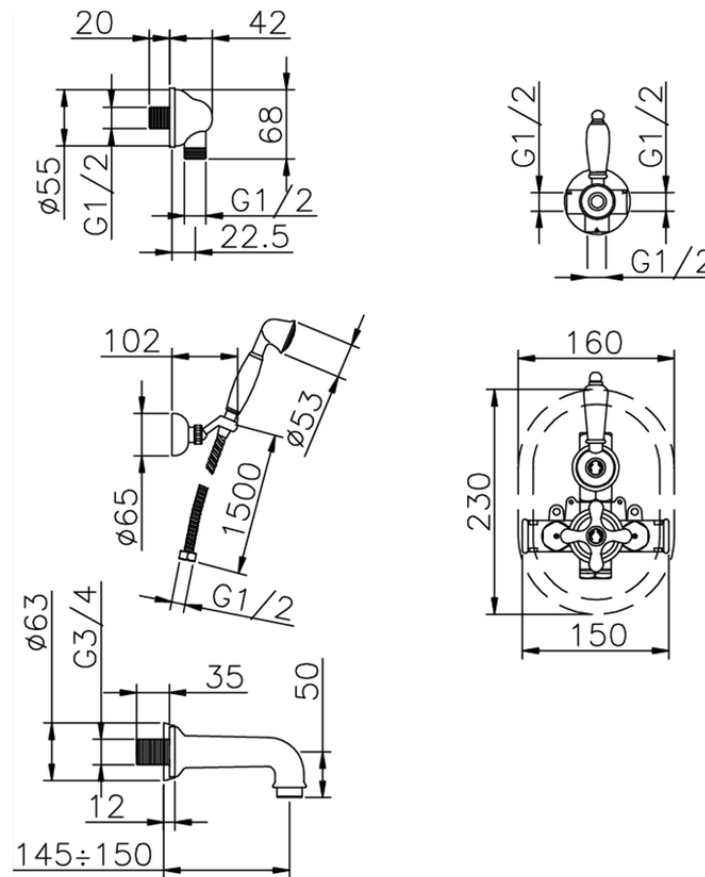

## Concealed thermostatic bath mixer CROISSETTE\_915.CS01H.

915.CS01H.

<https://en.huberitalia.com/concealed-thermostatic-bath-mixer-croisette-915-cs01h>

2026-06-13