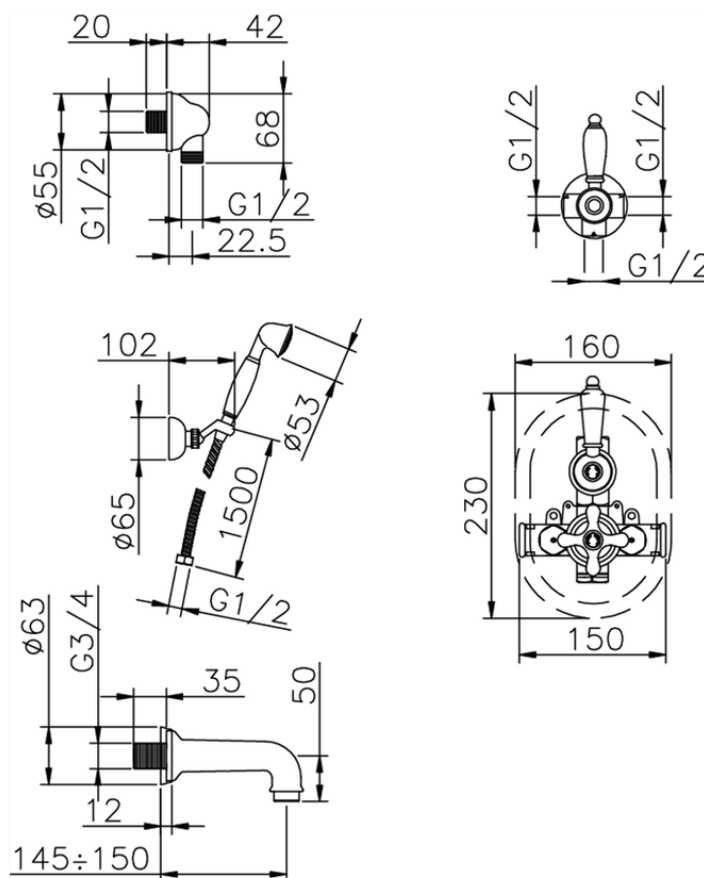

Concealed thermostatic bath mixer CROISSETTE_915.CS01H.

915.CS01H.

<https://en.huberitalia.com/concealed-thermostatic-bath-mixer-croisette-915-cs01h>

2026-04-06