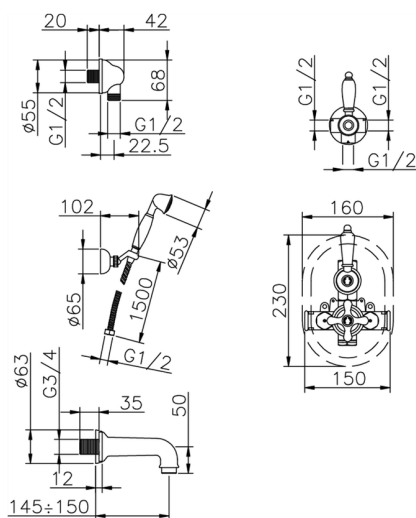

## Concealed thermostatic bath mixer CROISSETTE\_915.CS01H.

MODEL **915.CS01H.**

Concealed thermostatic bath mixer, 1/2" Concealed Thermostatic Mixer, 1/2" outlet stopvalve, 2-outlet diverter, wall mounted adjustable handshower bracket, 53 mm Brass classic one spray handshower, 3/4 M 150 mm spout, 1/2" wall elbow, 150 cm Brass flexible hose

### CHARACTERISTICS

Cartridge Spare Parts **24.04A.PP**

**8x20 Plus P Thermostatic Valve**

Installation **Concealed**