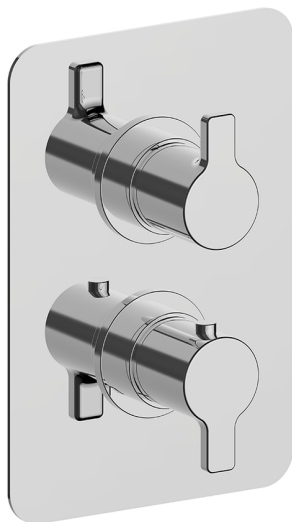

## Exposed part for Thermostatic One Box Valve ONE BOX\_SF0BT030

MODEL **SF0BT030**

Exposed part for Thermostatic One Box Valve, with 1-2-3 outlet deviasstop, Minimum depth of installation: 67 mm, without concealed part, for items ZB00B030-ZB00B031

AVAILABLE FINISHINGS

CHARACTERISTICS

Cartridge Spare Parts **24.04A.PP**

**8x20 Plus P Thermostatic Valve**

Installation **Concealed**

Required concealed parts **ZB00B031**  
**ZB00B030**

### DeviaStop

The Huber Devia Stop technology allows to adjust the water flow and to direct it to the selected output point (overhead soaker, hand shower, etc).

## Exposed part for Thermostatic One Box Valve ONE BOX\_SF0BT030

SF0BT030

<https://en.huberitalia.com/exposed-part-for-thermostatic-one-box-valve-one-box-sf0bt030>