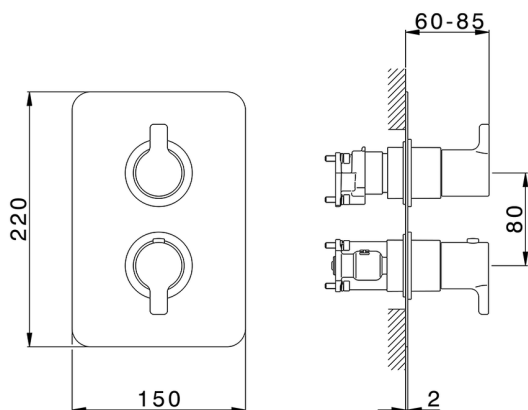

## Exposed part for Thermostatic One Box Valve ONE BOX\_SF0BT030

MODEL **SF0BT030**

Exposed part for Thermostatic One Box Valve, with 1-2-3 outlet deviasstop, Minimum depth of installation: 67 mm, without concealed part, for items ZB00B030-ZB00B031

AVAILABLE FINISHINGS

CHARACTERISTICS

Cartridge Spare Parts **24.04A.PP**

**8x20 Plus P Thermostatic Valve**

Installation **Concealed**

Required concealed parts **ZB00B031**  
**ZB00B030**

### DeviaStop

The Huber Devia Stop technology allows to adjust the water flow and to direct it to the selected output point (overhead soaker, hand shower, etc).