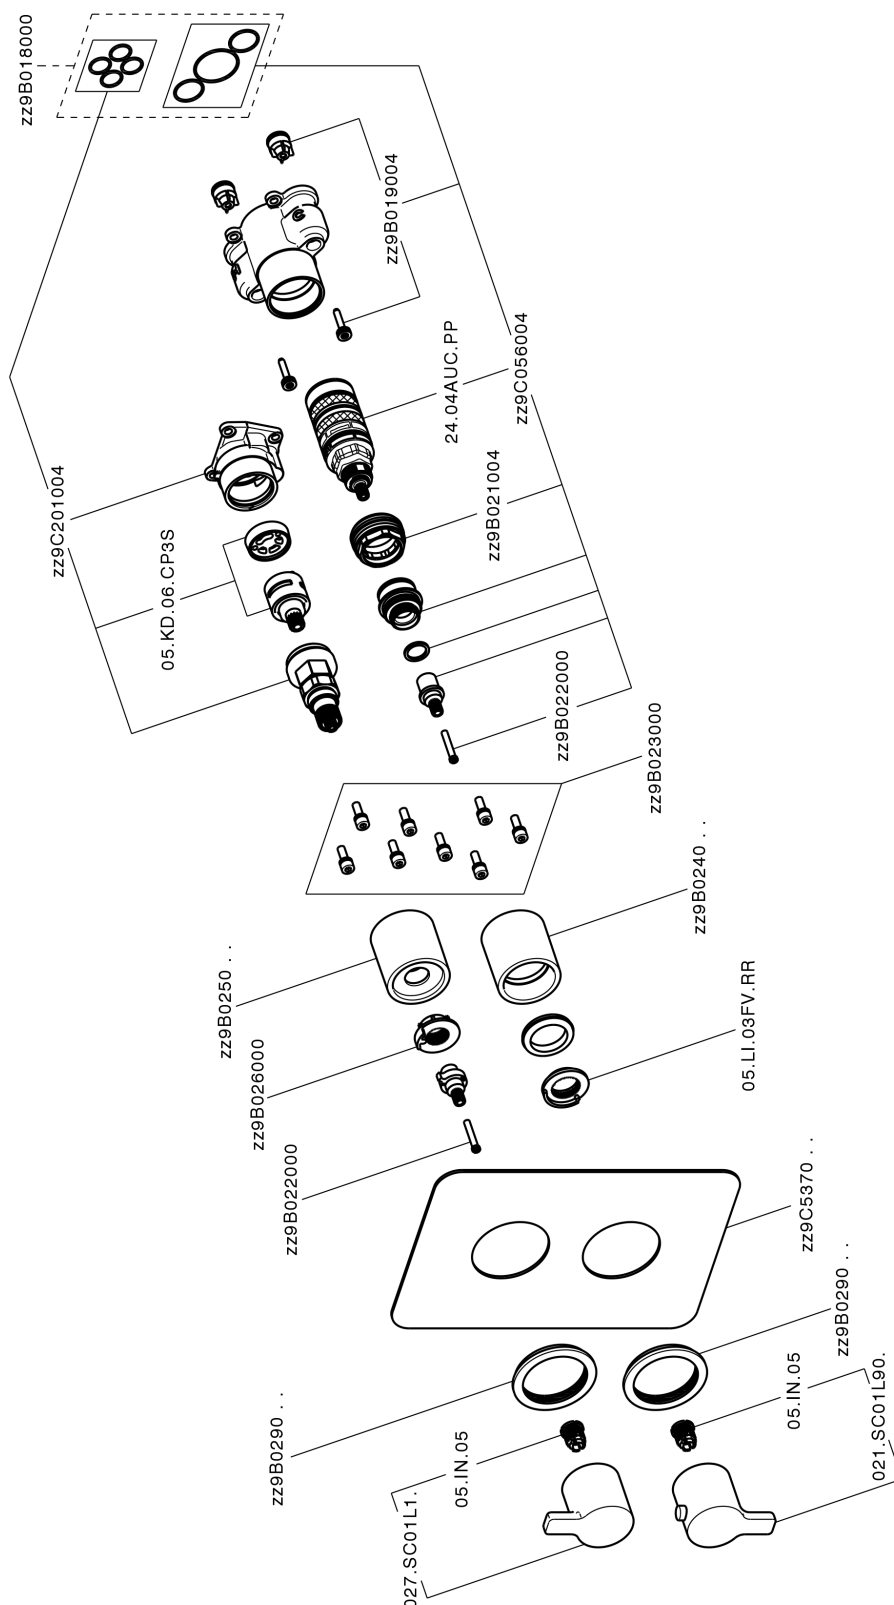

Exposed part for Thermostatic One Box Valve ONE BOX_SF0BT030

SF0BT030

<https://en.huberitalia.com/exposed-part-for-thermostatic-one-box-valve-one-box-sf0bt030>