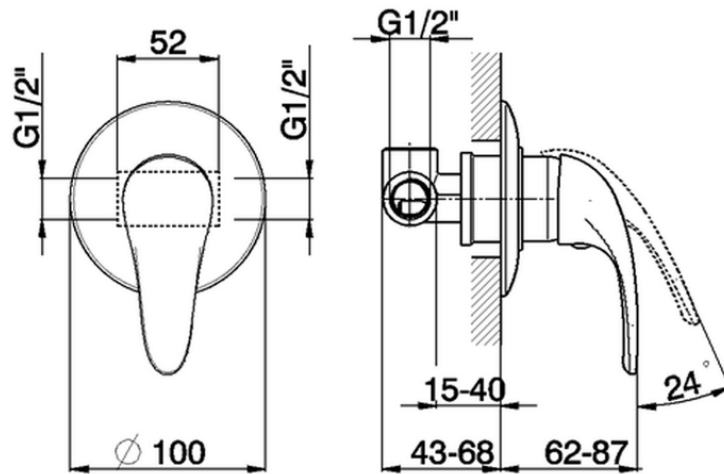

Concealed single lever shower valve NORMA_NM000300

NM000300

<https://en.huberitalia.com/concealed-single-lever-shower-valve-norma-nm000300>

2026-04-08