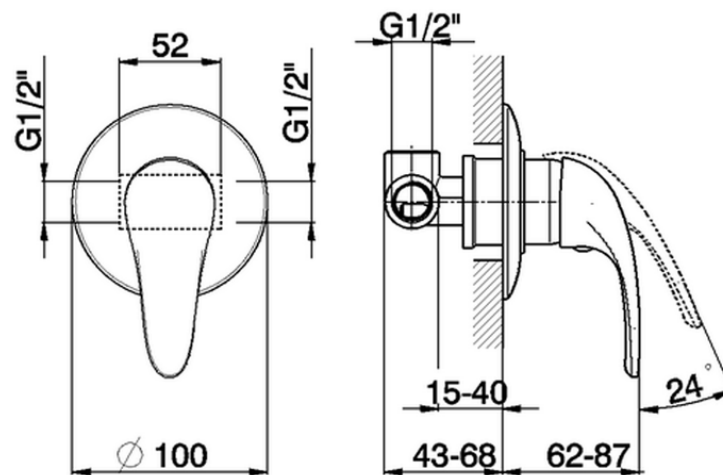

Concealed single lever shower valve NORMA_NM000300

NM000300

<https://en.huberitalia.com/concealed-single-lever-shower-valve-norma-nm000300>

2026-01-12