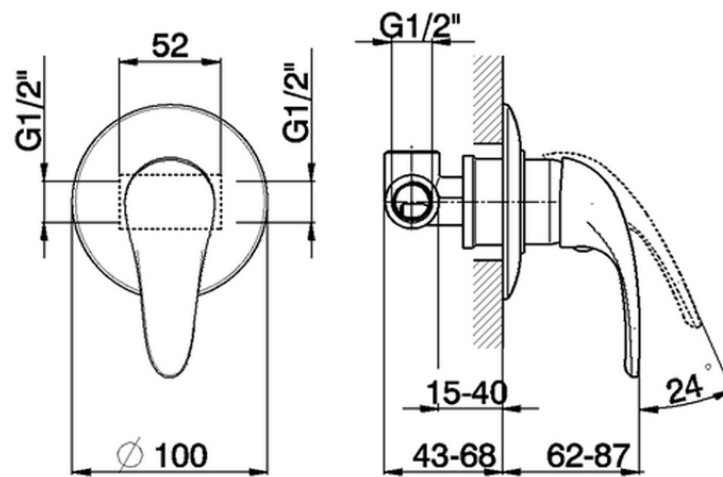

Concealed single lever shower valve NORMA_NM000300

NM000300

<https://en.huberitalia.com/concealed-single-lever-shower-valve-norma-nm000300>

2026-06-15