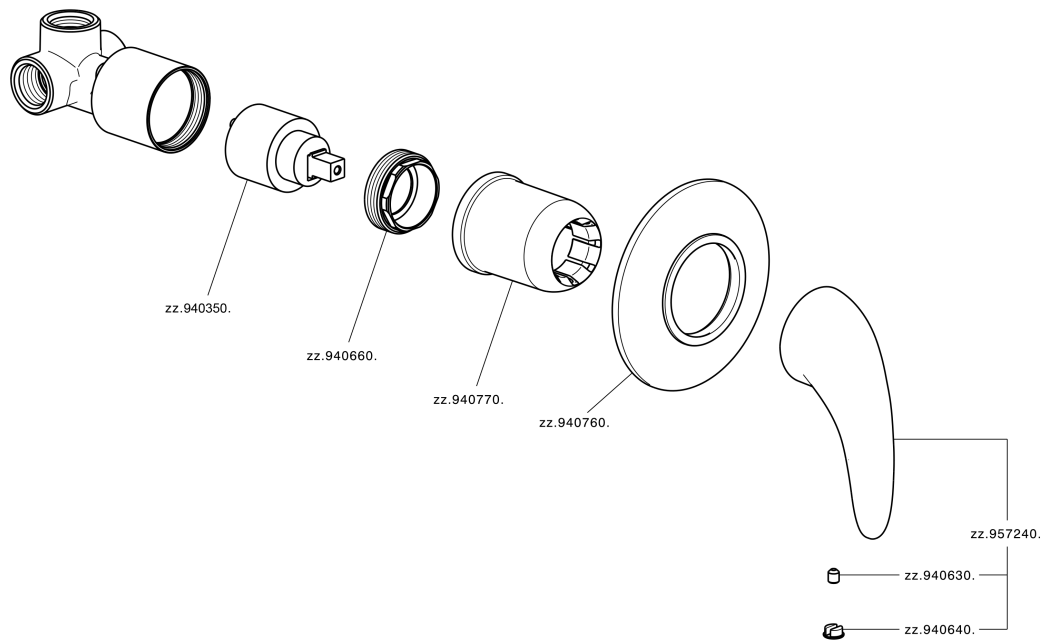

## Concealed single lever shower valve NORMA\_NM000300

NM000300

<https://en.huberitalia.com/concealed-single-lever-shower-valve-norma-nm000300>

2026-04-05