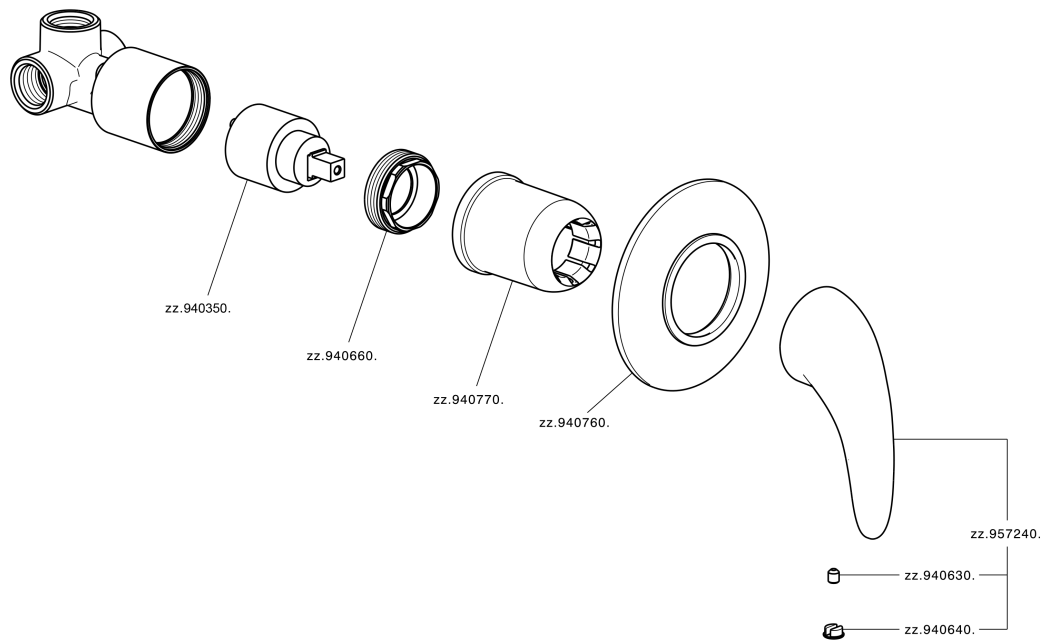

Concealed single lever shower valve NORMA_NM000300

NM000300

<https://en.huberitalia.com/concealed-single-lever-shower-valve-norma-nm000300>

2026-06-26