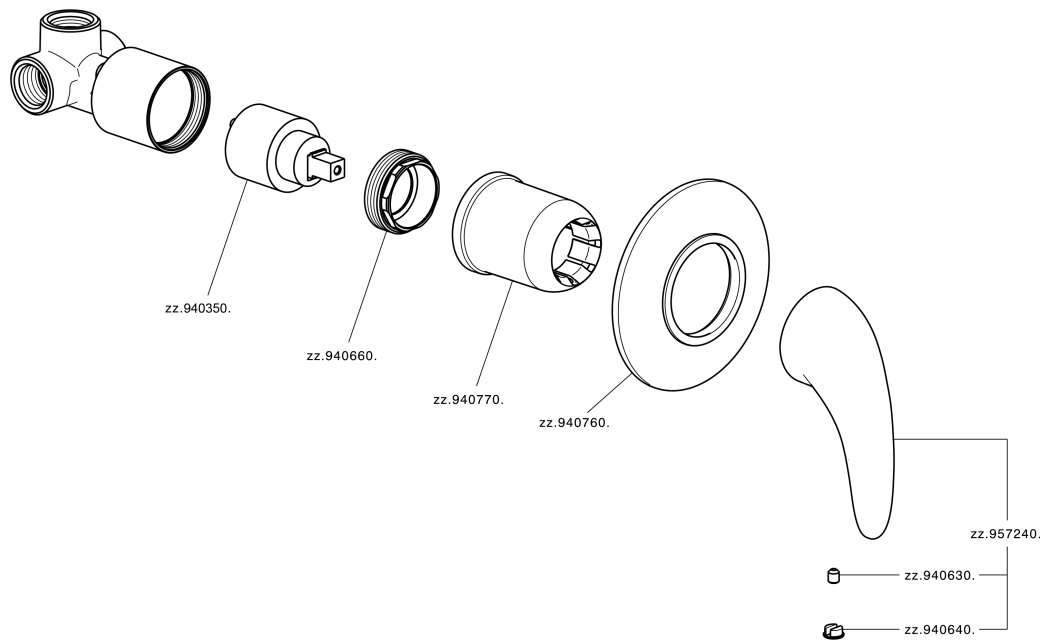

## Concealed single lever shower valve NORMA\_NM000300

MODEL **NM000300**

Concealed single lever shower valve, concealed part included

AVAILABLE FINISHINGS

CHARACTERISTICS

Cartridge Spare Parts **ZZ94035000**

**35 mm Cartridge**

Installation **Concealed**

## Concealed single lever shower valve NORMA\_NM000300

NM000300

<https://en.huberitalia.com/concealed-single-lever-shower-valve-norma-nm000300>

2026-05-16