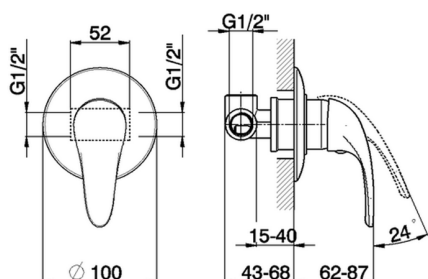

## Concealed single lever shower valve NORMA\_NM000300

MODEL **NM000300**

Concealed single lever shower valve, concealed part included

AVAILABLE FINISHINGS

CHARACTERISTICS

Cartridge Spare Parts **ZZ94035000**

**35 mm Cartridge**

Installation **Concealed**

## Concealed single lever shower valve NORMA\_NM000300

NM000300

<https://en.huberitalia.com/concealed-single-lever-shower-valve-norma-nm000300>

2026-05-16