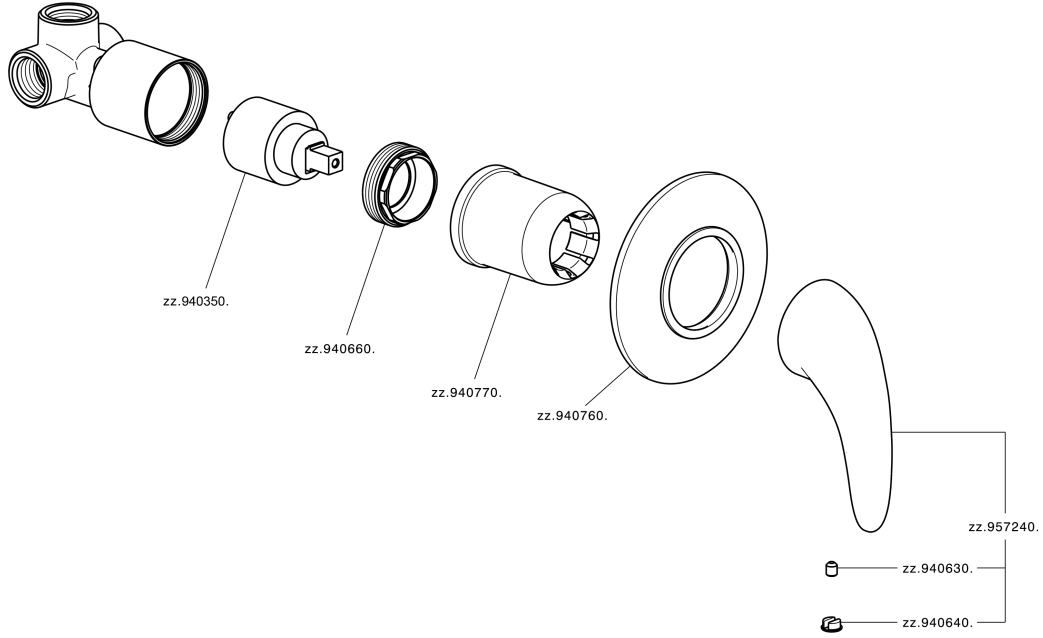

## Concealed single lever shower valve NORMA\_NM000300

MODEL **NM000300**

Concealed single lever shower valve, concealed part included

AVAILABLE FINISHINGS

**21** 21 Chrome

CHARACTERISTICS

Cartridge Spare Parts **ZZ94035000**

**35 mm Cartridge**

Installation **Concealed**

## Concealed single lever shower valve NORMA\_NM000300

NM000300

<https://en.huberitalia.com/concealed-single-lever-shower-valve-norma-nm000300>

2026-04-06