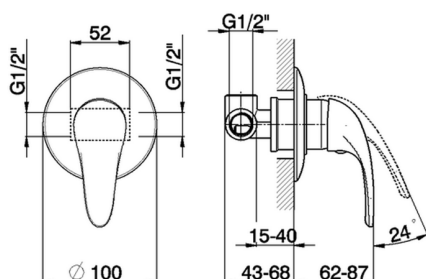

## Concealed single lever shower valve NORMA\_NM000300

MODEL **NM000300**

Concealed single lever shower valve, concealed part included

AVAILABLE FINISHINGS

**21** 21 Chrome

CHARACTERISTICS

Cartridge Spare Parts **ZZ94035000**

**35 mm Cartridge**

Installation **Concealed**

## Concealed single lever shower valve NORMA\_NM000300

NM000300

<https://en.huberitalia.com/concealed-single-lever-shower-valve-norma-nm000300>

2026-04-06