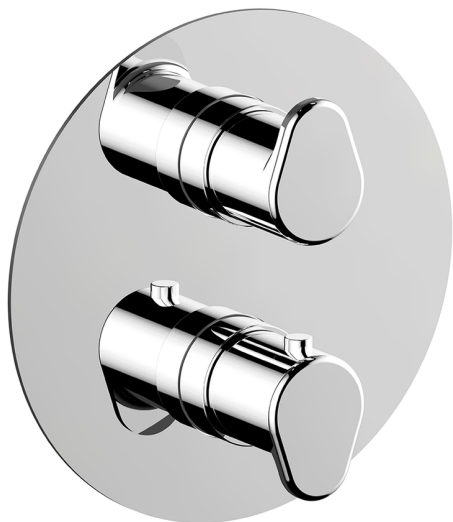

Exposed part for Thermostatic One Box Valve ONE BOX_LY0BT030

MODEL **LY0BT030**

Exposed part for Thermostatic One Box Valve, with 1-2-3 outlet devia stop, Minimum depth of installation: 67 mm, without concealed part, for items ZB00B030-ZB00B031

AVAILABLE FINISHINGS

-  **21** 21 Chrome
-  **2B** 2B Polished Nickel
-  **2F** 2F Brushed Nickel
-  **40** 40 Matt Black
-  **4Q** 4Q Matt White

CHARACTERISTICS

Cartridge Spare Parts **24.04A.PP**
8x20 Plus P Thermostatic Valve
 Installation **Concealed**
 Required concealed parts **ZB00B031**
ZB00B030

DeviaStop

The Huber Devia Stop technology allows to adjust the water flow and to direct it to the selected output point (overhead soaker, hand shower, etc).

Thermostatic

The Huber thermostatic is your personal water manager, helping you to handle, control and save water and energy.

MODEL **ZB00B031**

One Box Universal Concealed Part, for 1 or 2 or 3 outlet thermostatic or single lever, without trim kit, with noise reducers, with sealing gasket

AVAILABLE FINISHINGS

CHARACTERISTICS

Concealed **1**
Installation **Concealed**