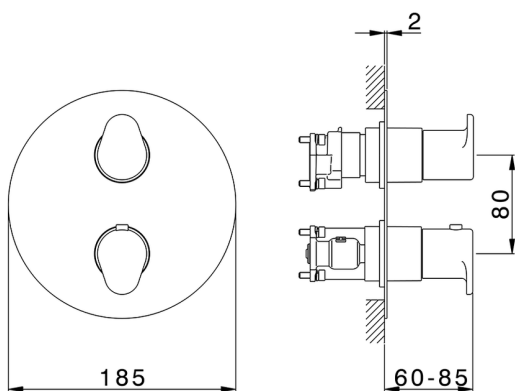

Exposed part for Thermostatic One Box Valve ONE BOX_LY0BT030

MODEL **LY0BT030**

Exposed part for Thermostatic One Box Valve, with 1-2-3 outlet devia stop, Minimum depth of installation: 67 mm, without concealed part, for items ZB00B030-ZB00B031

AVAILABLE FINISHINGS

-  **21** 21 Chrome
-  **2B** 2B Polished Nickel
-  **2F** 2F Brushed Nickel
-  **40** 40 Matt Black
-  **4Q** 4Q Matt White

CHARACTERISTICS

Cartridge Spare Parts **24.04A.PP**
8x20 Plus P Thermostatic Valve
 Installation **Concealed**
 Required concealed parts **ZB00B031**
ZB00B030