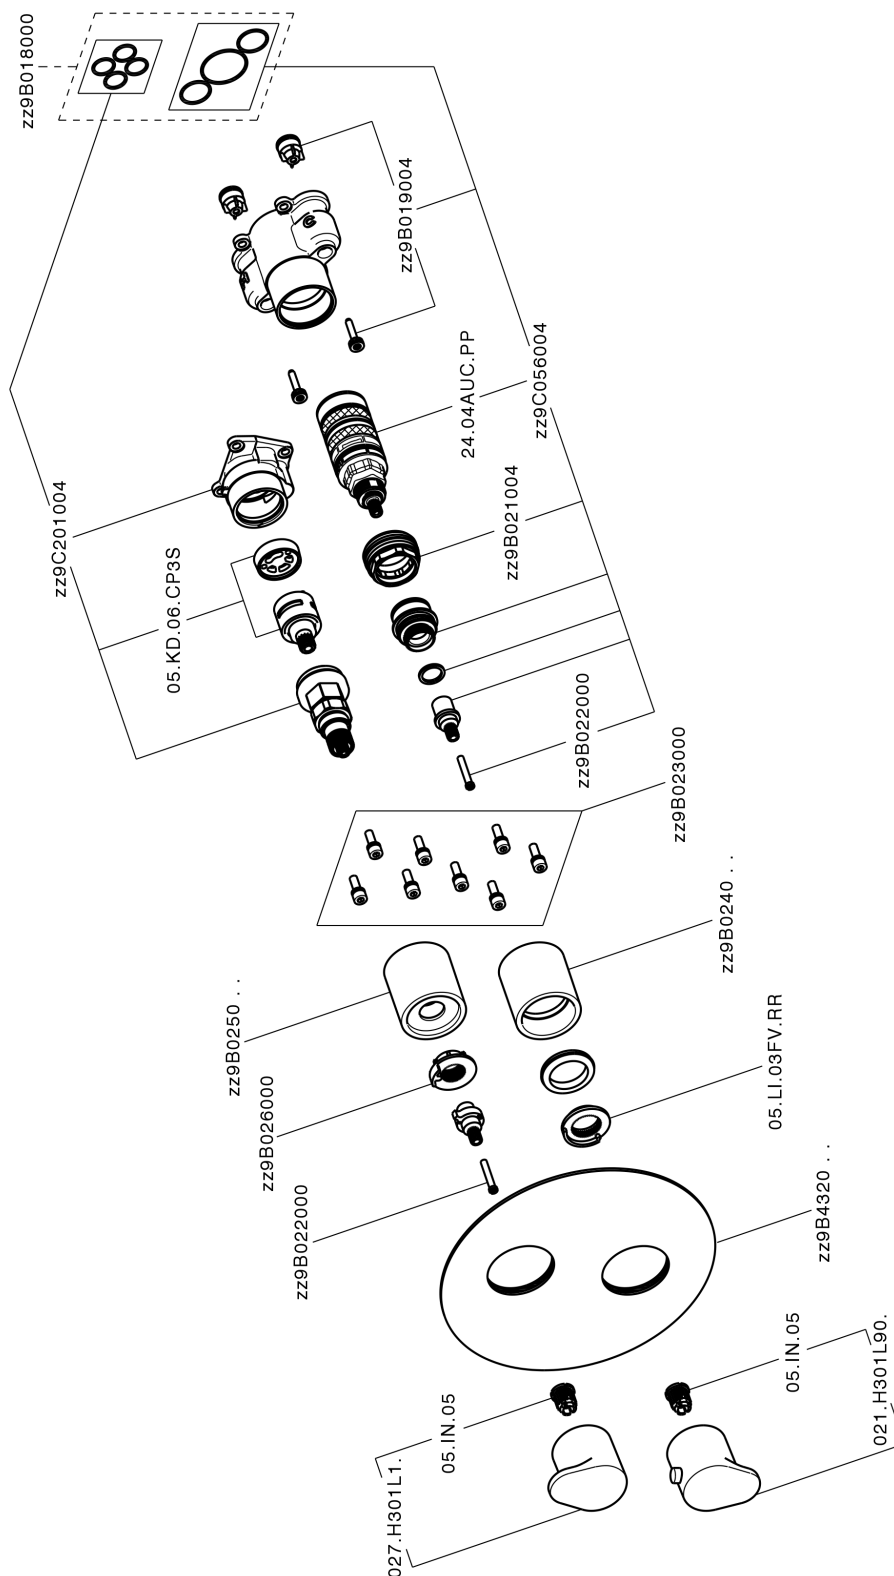

Exposed part for Thermostatic One Box Valve ONE BOX_LY0BT030

MODEL **LY0BT030**

Exposed part for Thermostatic One Box Valve, with 1-2-3 outlet devia stop, Minimum depth of installation: 67 mm, without concealed part, for items ZB00B030-ZB00B031

AVAILABLE FINISHINGS

-  **21** 21 Chrome
-  **2B** 2B Polished Nickel
-  **2F** 2F Brushed Nickel
-  **40** 40 Matt Black
-  **4Q** 4Q Matt White

CHARACTERISTICS

Cartridge Spare Parts **24.04A.PP**
8x20 Plus P Thermostatic Valve
 Installation **Concealed**
 Required concealed parts **ZB00B031**
ZB00B030

DeviaStop

The Huber Devia Stop technology allows to adjust the water flow and to direct it to the selected output point (overhead soaker, hand shower, etc).

Thermostatic

The Huber thermostatic is your personal water manager, helping you to handle, control and save water and energy.

Exposed part for Thermostatic One Box Valve ONE BOX_LY0BT030

LY0BT030

<https://en.huberitalia.com/exposed-part-for-thermostatic-one-box-valve-one-box-ly0bt030>

One Box Universal Concealed Part ONE BOX_ZB00B031