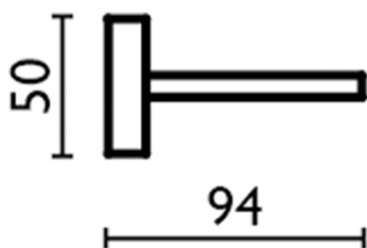

Wall mounted soap-dish BATHROOM ACCESSORIES_SQ090602

SQ090602

<https://en.huberitalia.com/wall-mounted-soap-dish-bathroom-accessories-sq090602>

2025-04-24