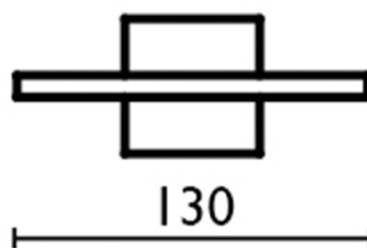

Wall mounted soap-dish BATHROOM ACCESSORIES_SQ090602

SQ090602

<https://en.huberitalia.com/wall-mounted-soap-dish-bathroom-accessories-sq090602>

2025-04-24