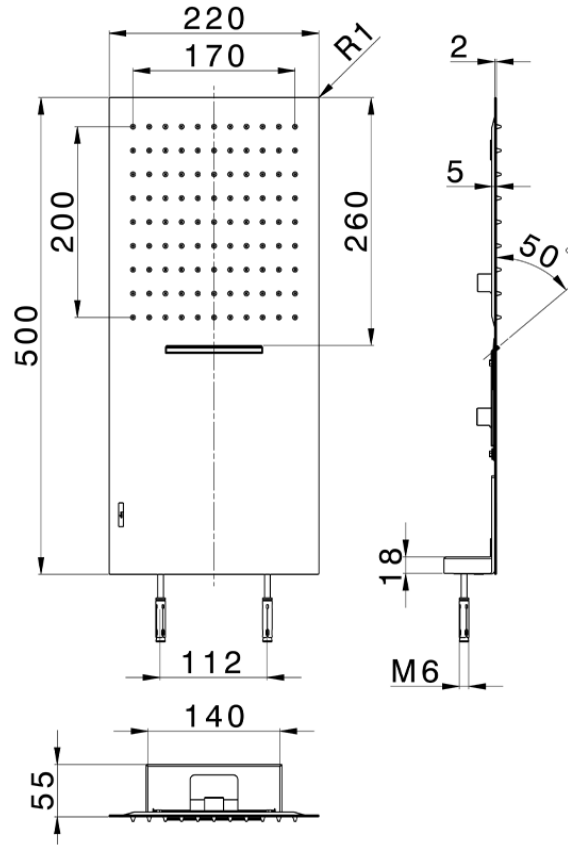

500x220 mm wall-mounted head shower ZEN_ZS122130

ZS122130

<https://en.huberitalia.com/500x220-mm-wall-mounted-head-shower-zen-zs122130>

2025-04-25