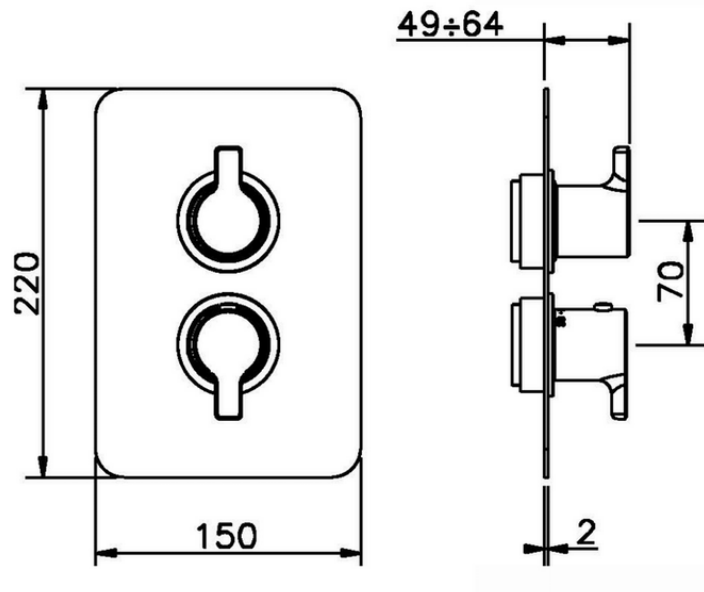

Exposed part for 3-outlet con.thermo.shower valve THERMO_SF018200

SF018200

<https://en.huberitalia.com/exposed-part-for-3-outlet-con-thermo-shower-valve-thermo-sf018200>

Piastra/Plate/Plaque/Platte/Placa

2-3mm: XX 25-40 YY 76-91

10 mm: XX 16-31 YY 65-80

ZB018201

<https://en.huberitalia.com/3-outlet-concealed-thermostatic-shower-valve-concealed-zb018201>

2026-04-08