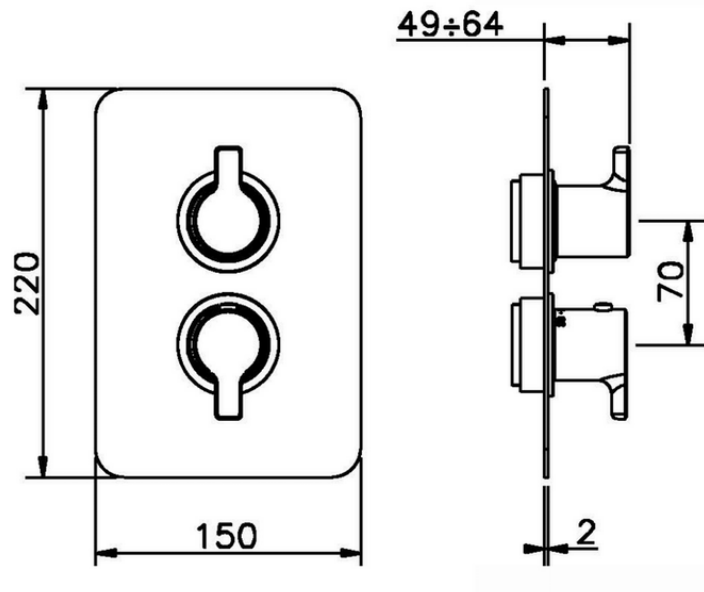

Exposed part for 3-outlet con.thermo.shower valve THERMO_SF018200

SF018200

<https://en.huberitalia.com/exposed-part-for-3-outlet-con-thermo-shower-valve-thermo-sf018200>

Piastra/Plate/Plaque/Platte/Placa

2-3mm: XX 25-40 YY 76-91

10 mm: XX 16-31 YY 65-80

ZB018201

<https://en.huberitalia.com/3-outlet-concealed-thermostatic-shower-valve-concealed-zb018201>

2026-06-10