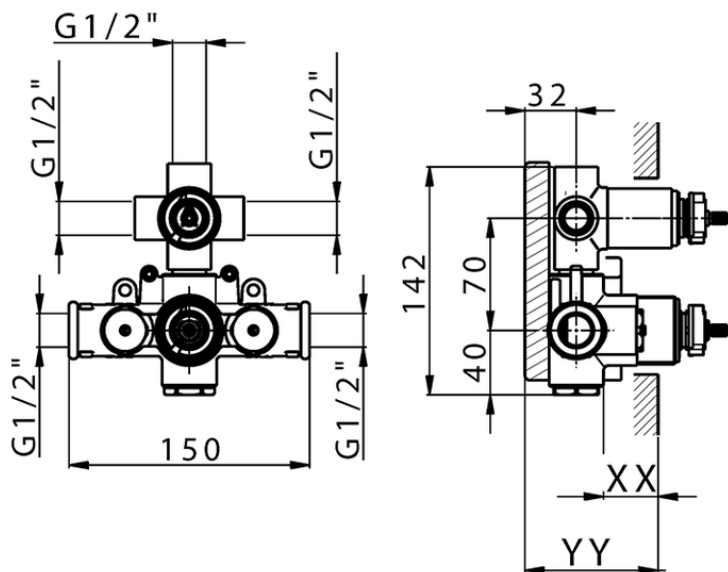

Exposed part for 3-outlet con.thermo.shower valve THERMO_SF018200

SF018200

<https://en.huberitalia.com/exposed-part-for-3-outlet-con-thermo-shower-valve-thermo-sf018200>

Piastra/Plate/Plaque/Platte/Placa

2-3mm: XX 25-40 YY 76-91

10 mm: XX 16-31 YY 65-80

ZB018201

<https://en.huberitalia.com/3-outlet-concealed-thermostatic-shower-valve-concealed-zb018201>

2026-04-29