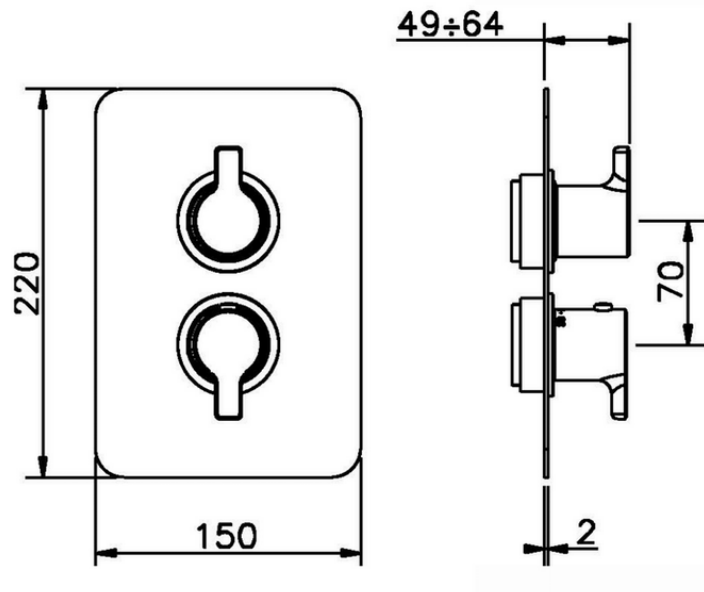

Exposed part for 3-outlet con.thermo.shower valve THERMO_SF018200

SF018200

<https://en.huberitalia.com/exposed-part-for-3-outlet-con-thermo-shower-valve-thermo-sf018200>

Piastra/Plate/Plaque/Platte/Placa

2-3mm: XX 25-40 YY 76-91

10 mm: XX 16-31 YY 65-80

ZB018201

<https://en.huberitalia.com/3-outlet-concealed-thermostatic-shower-valve-concealed-zb018201>

2026-04-29