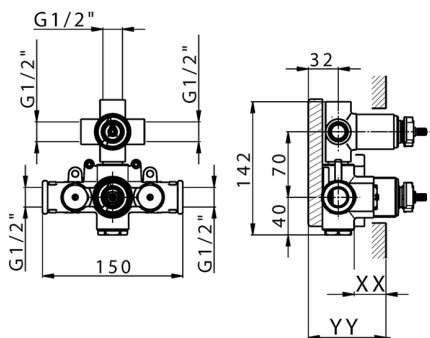

3-outlet Concealed thermostatic shower valve CONCEALED_ZB018201

MODEL **ZB018201**

3-Outlet Concealed thermostatic mixer, with 3-outlet diverter, without trim kit

AVAILABLE FINISHINGS

CHARACTERISTICS

Installation	Concealed
Cartridge Spare Parts	24.04A.PP
8x20 Plus P Thermostatic Valve	
Concealed	1

Piastra/Plate/Plaque/Platte/Placa
 2-3mm: XX 25-40 YY 76-91
 10 mm: XX 16-31 YY 65-80

DeviaStop

The Huber Devia Stop technology allows to adjust the water flow and to direct it to the selected output point (overhead soaker, hand shower, etc).