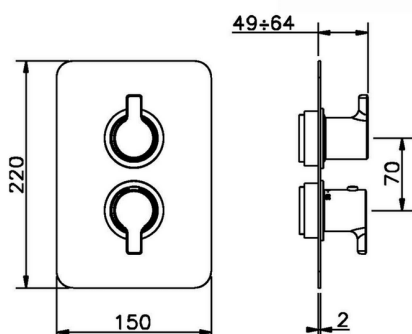

Exposed part for 3-outlet con.thermo.shower valve THERMO_SF018200

MODEL **SF018200**

Exposed part for 3-outlet thermostatic mixer, with 3 outlet diverter, without concealed part, for item ZB018201

AVAILABLE FINISHINGS

CHARACTERISTICS

Installation **Concealed**

Required concealed parts **ZB018201**

Thermostatic

The Huber thermostatic is your personal water manager, helping you to handle, control and save water and energy.