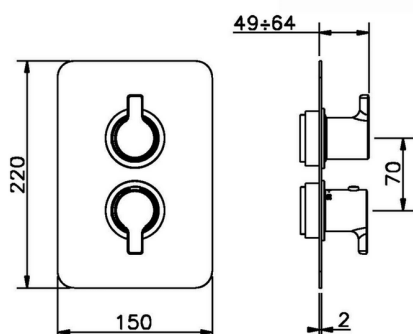

Exposed part for 3-outlet con.thermo.shower valve THERMO_SF018200

MODEL **SF018200**

Exposed part for 3-outlet thermostatic mixer, with 3 outlet diverter, without concealed part, for item ZB018201

AVAILABLE FINISHINGS

CHARACTERISTICS

Installation **Concealed**

Required concealed parts **ZB018201**

Thermostatic

The Huber thermostatic is your personal water manager, helping you to handle, control and save water and energy.