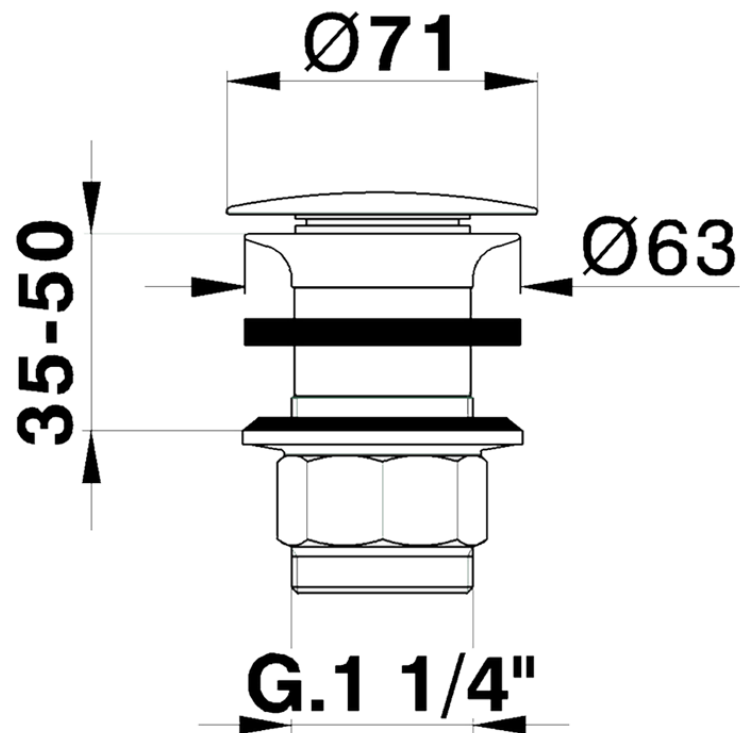

1"1/4 waste for basin mixer COMPONENTS_ZB001613

ZB001613

<https://en.huberitalia.com/11-4-waste-for-basin-mixer-components-zb001613>

2026-05-15