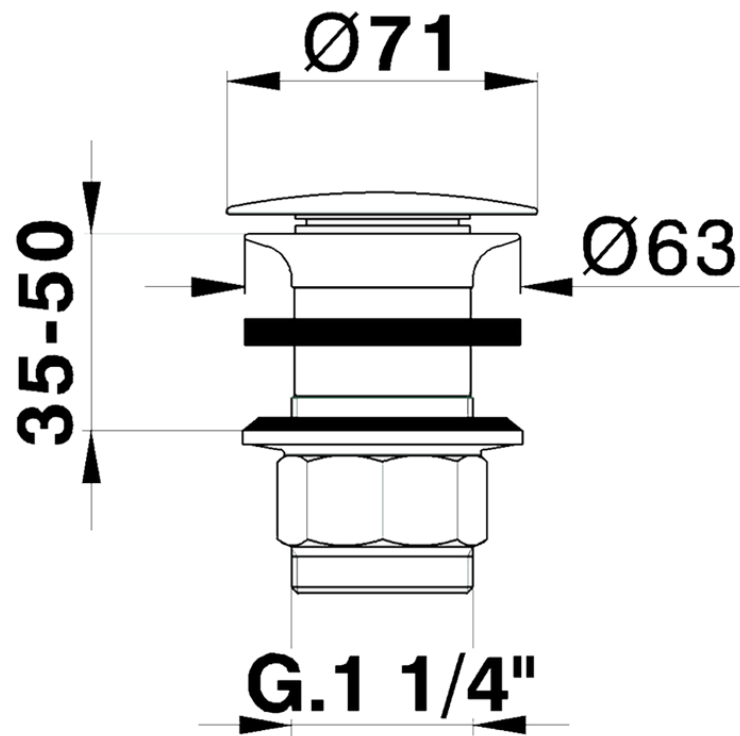

1"1/4 waste for basin mixer COMPONENTS_ZB001613

ZB001613

<https://en.huberitalia.com/11-4-waste-for-basin-mixer-components-zb001613>

2026-04-06