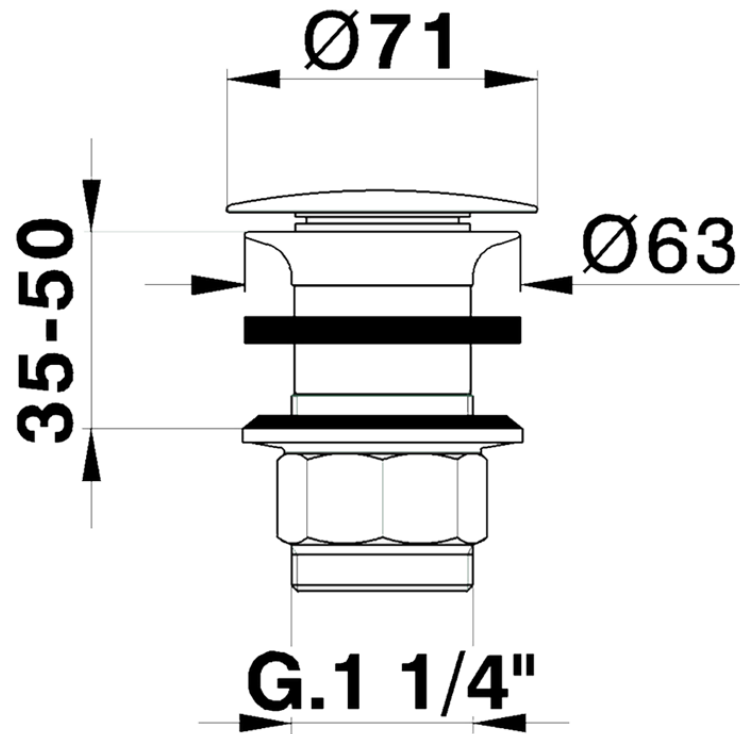

1"1/4 waste for basin mixer COMPONENTS_ZB001613

ZB001613

<https://en.huberitalia.com/11-4-waste-for-basin-mixer-components-zb001613>

2026-06-27