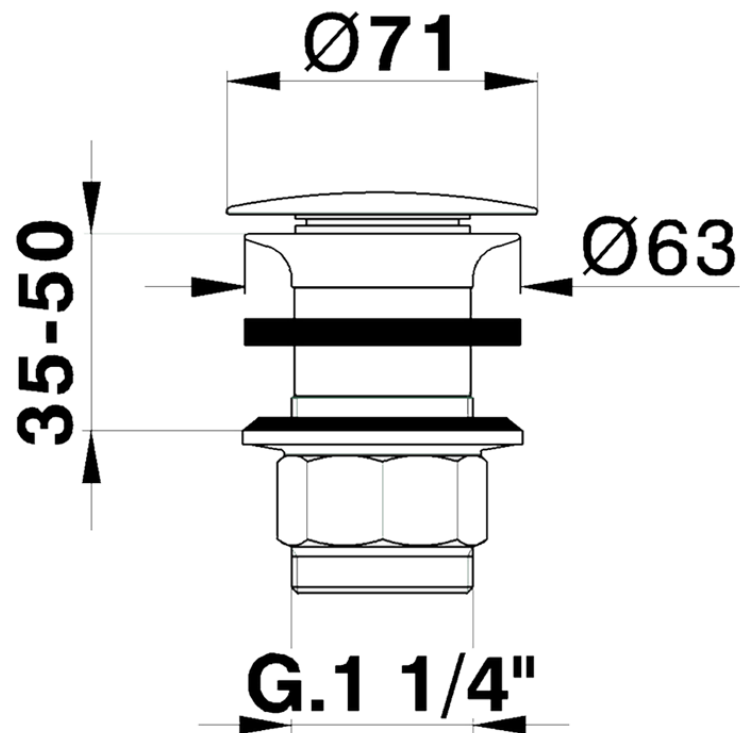

1"1/4 waste for basin mixer COMPONENTS_ZB001613

ZB001613

<https://en.huberitalia.com/11-4-waste-for-basin-mixer-components-zb001613>

2026-06-06