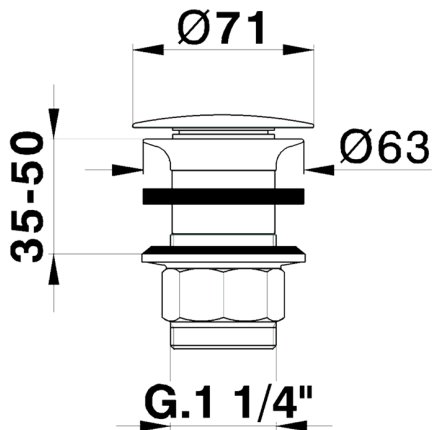

1"1/4 waste for basin mixer COMPONENTS_ZB001613

MODEL **ZB001613**

1"1/4 waste for basin mixer, always open, for bath drain system without overflow, for thickness max 80 mm

AVAILABLE FINISHINGS

-  **21** 21 Chrome
-  **2B** 2B Polished Nickel
-  **2F** 2F Brushed Nickel
-  **2P** 2P Rose Gold
-  **2Q** 2Q Black Titanium
-  **40** 40 Matt Black
-  **4Q** 4Q Matt White
-  **24** 24 Gold
-  **27** 27 Old Bronze