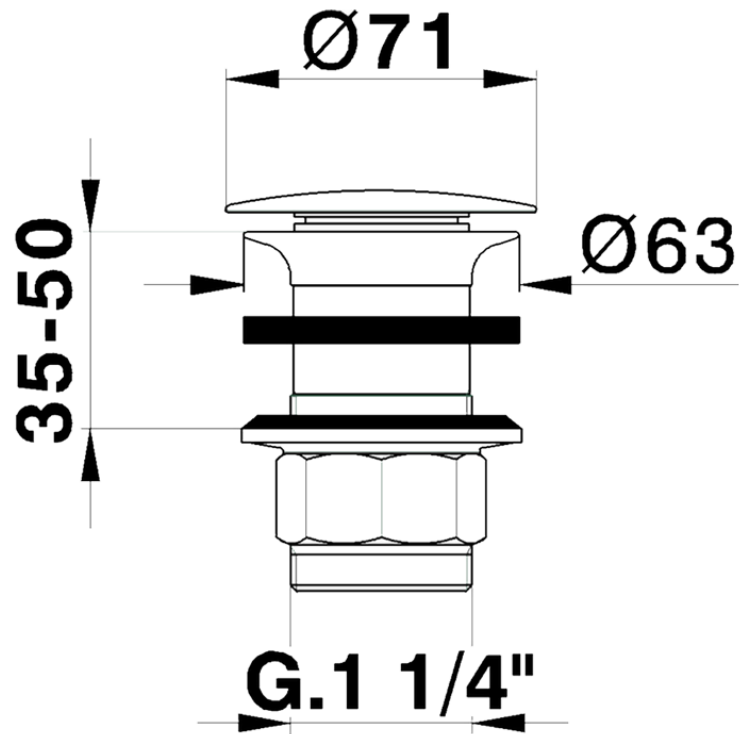

1"1/4 waste for basin mixer COMPONENTS_ZB001613

ZB001613

<https://en.huberitalia.com/11-4-waste-for-basin-mixer-components-zb001613>

2026-06-13