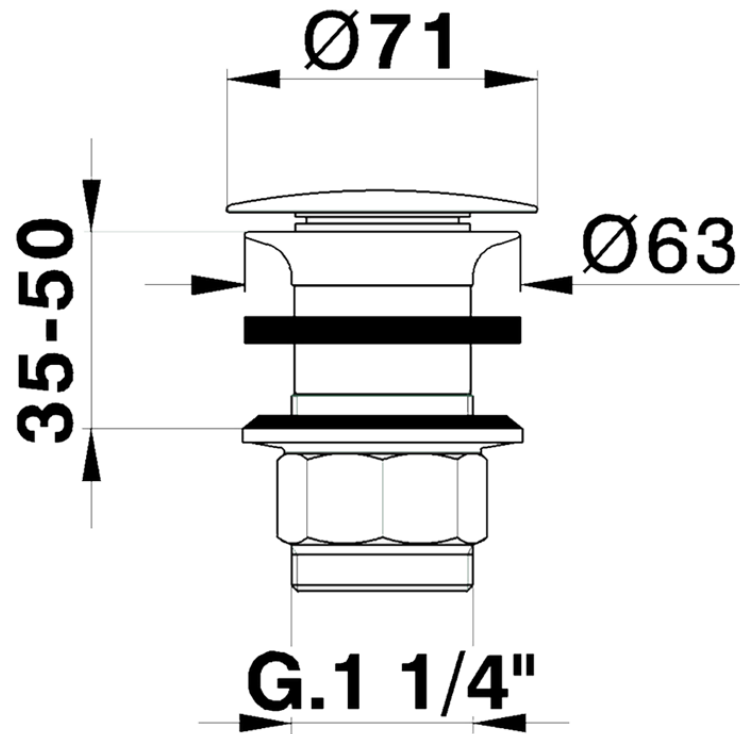

1"1/4 waste for basin mixer COMPONENTS_ZB001613

ZB001613

<https://en.huberitalia.com/11-4-waste-for-basin-mixer-components-zb001613>

2026-04-08