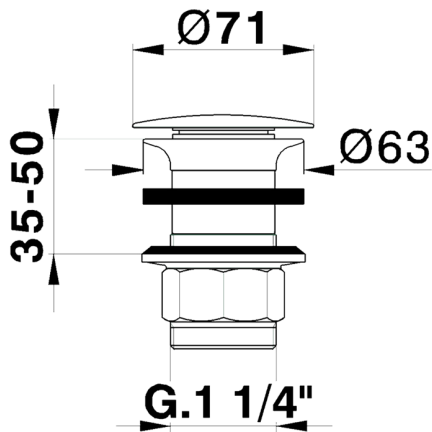

## 1"1/4 waste for basin mixer COMPONENTS\_ZB001613

MODEL **ZB001613**

1"1/4 waste for basin mixer, always open, for bath drain system without overflow, for thickness max 80 mm