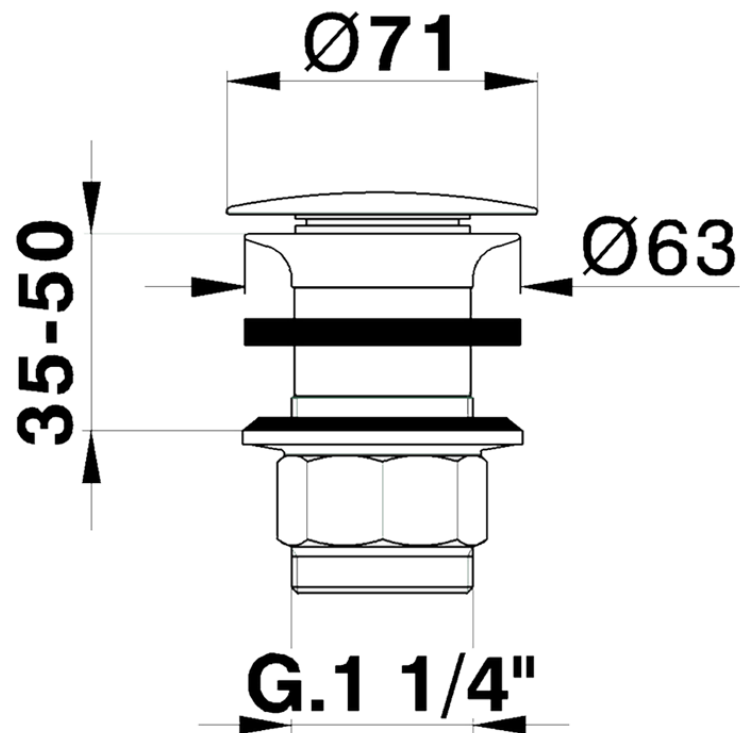

## 1"1/4 waste for basin mixer COMPONENTS\_ZB001613

ZB001613

<https://en.huberitalia.com/11-4-waste-for-basin-mixer-components-zb001613>

2026-05-15