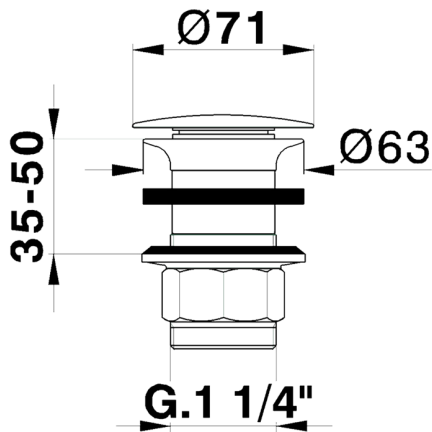

1"1/4 waste for basin mixer COMPONENTS_ZB001613

MODEL **ZB001613**

1"1/4 waste for basin mixer, always open, for bath drain system without overflow, for thickness max 80 mm

AVAILABLE FINISHINGS

-  **21** 21 Chrome
-  **2B** 2B Polished Nickel
-  **2F** 2F Brushed Nickel
-  **2P** 2P Rose Gold
-  **2Q** 2Q Black Titanium
-  **40** 40 Matt Black
-  **4Q** 4Q Matt White
-  **24** 24 Gold
-  **27** 27 Old Bronze