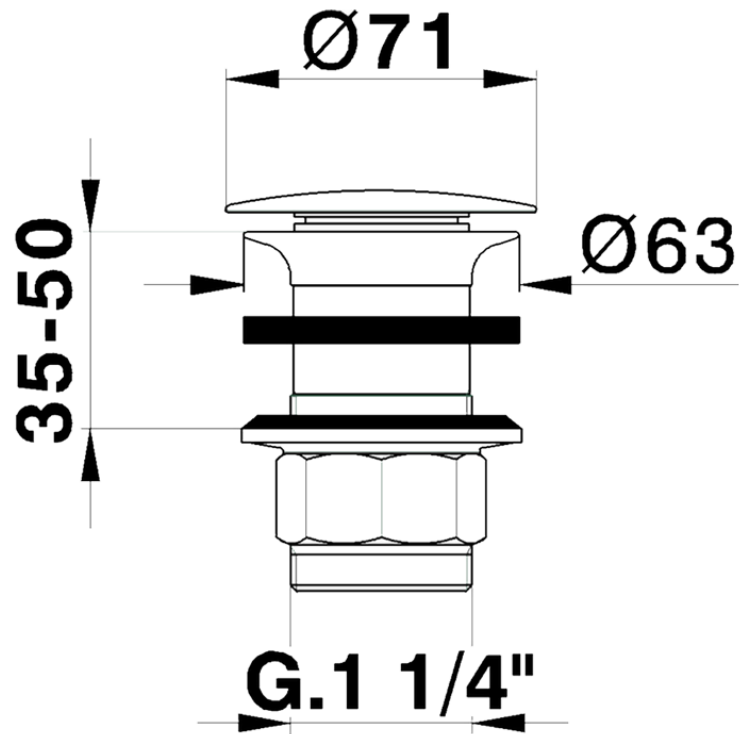

1"1/4 waste for basin mixer COMPONENTS\_ZB001613

ZB001613

<https://en.huberitalia.com/11-4-waste-for-basin-mixer-components-zb001613>

2026-06-27