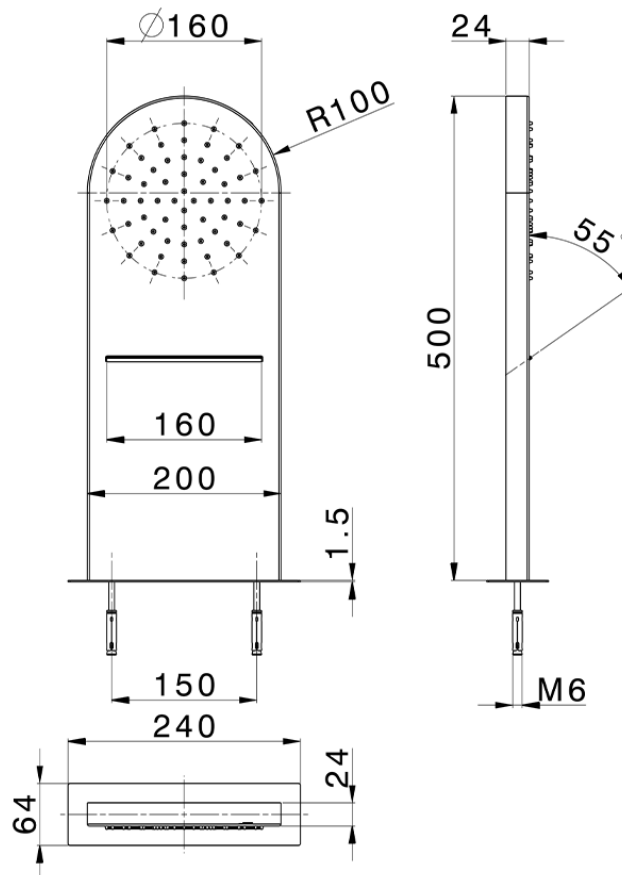

Wall-mounted rectangular round showerhead ZEN_ZS122030

ZS122030

<https://en.huberitalia.com/wall-mounted-rectangular-round-showerhead-zen-zs122030>

2025-04-25