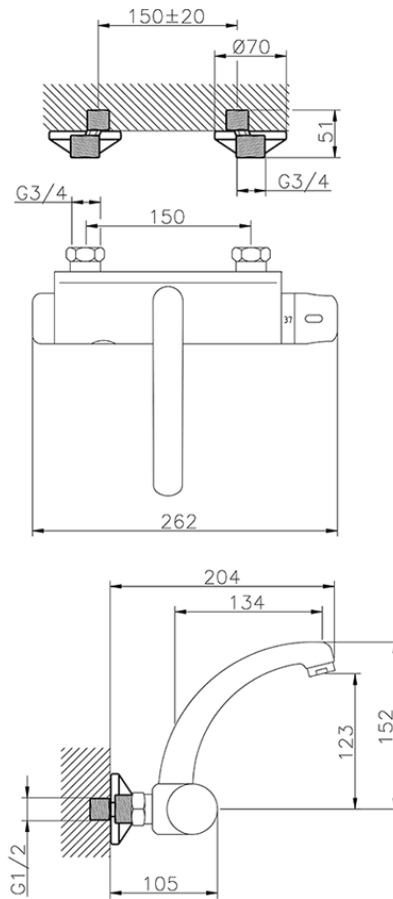

Thermo-electronic wall-mounted sink mixer CLINIC&TECHNICAL_401.23H.

401.23H.

<https://en.huberitalia.com/thermo-electronic-wall-mounted-sink-mixer-clinictchnical-401-23h>

2024-09-19